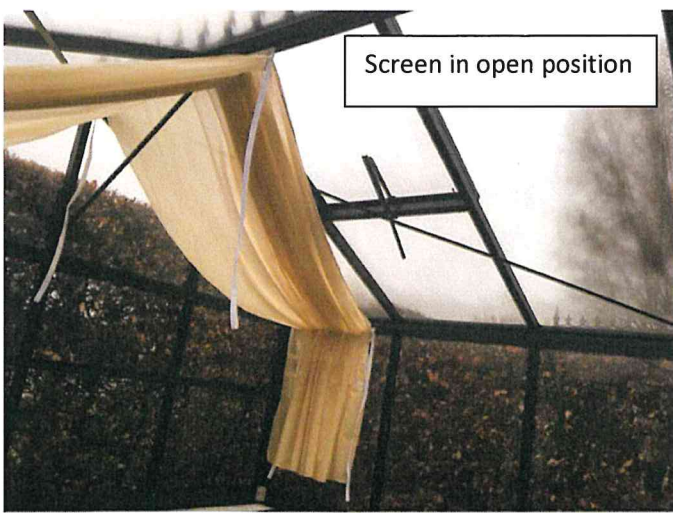

**Janssens NV**

Mechelsesteenweg 388, B-2500 Lier  
(T) +32 15 30 67 80 (F) +32 15 31 02 32  
www.janssens-alusystems.be

1 screen from left to right.  
Attached to gutterprofile and ridgeprofile

Screens are available on 73cm and 300cm length

Screen in open position

Reinforcement-Tube dia19mm (not on 236cm buildings) goes through the screen.

Schermdoek - Toile d' ombrage - Strahlenschutz - Sunscreen  
 Solskærm-Solskjerm-Telo ombreggiate scorrevole - Skuggvæv