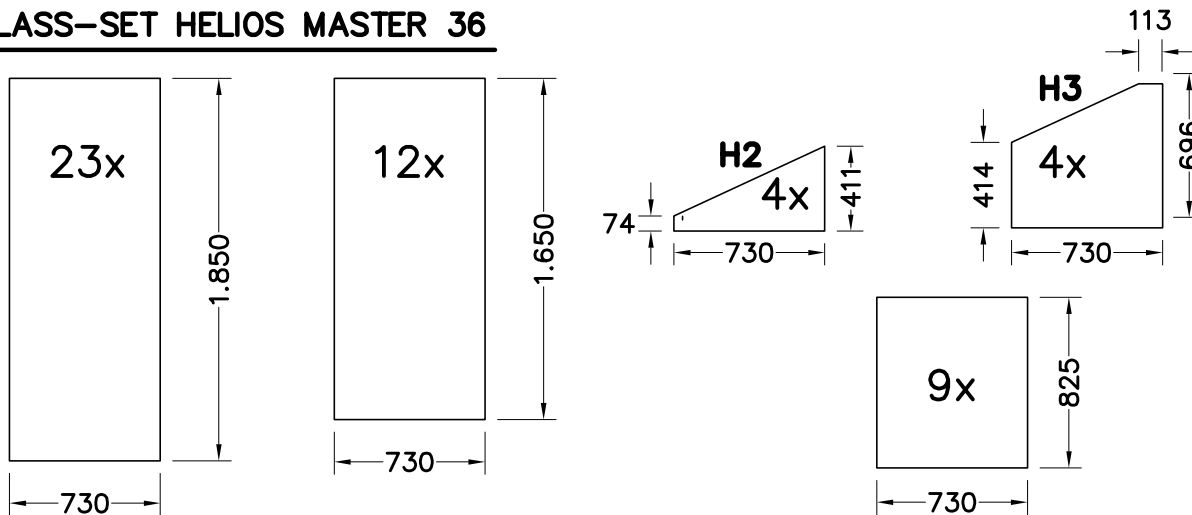

GLASS-SET HELIOS MASTER 36