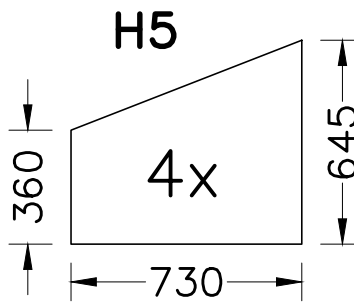

GLASS-SET HELIOS MASTER 46