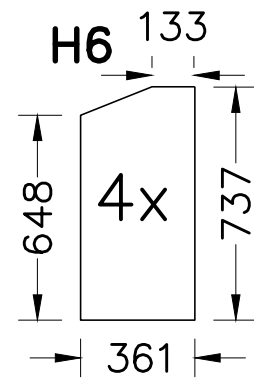

GLASS-SET HELIOS MASTER 46