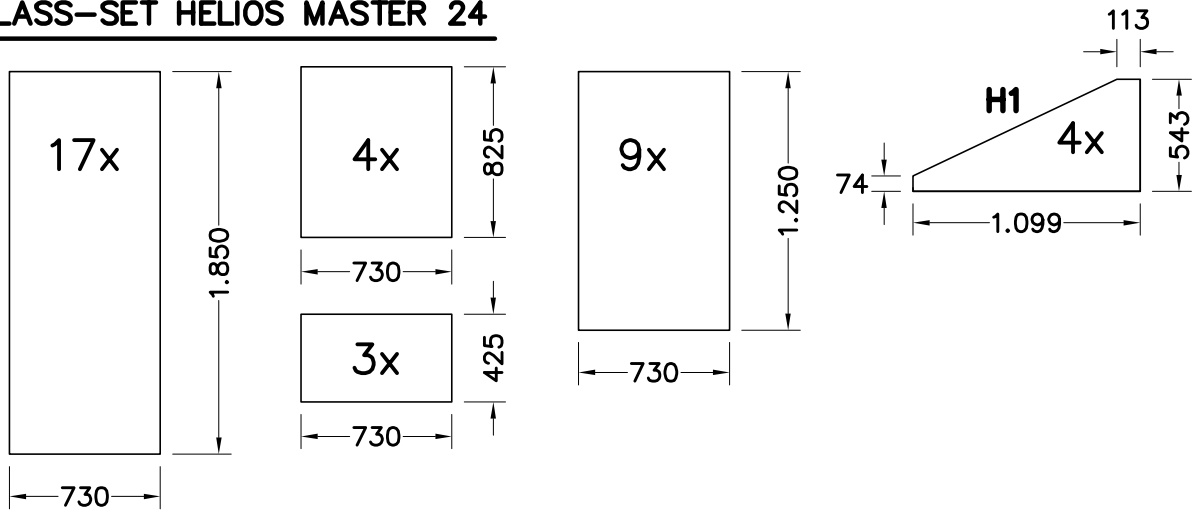

GLASS-SET HELIOS MASTER 24