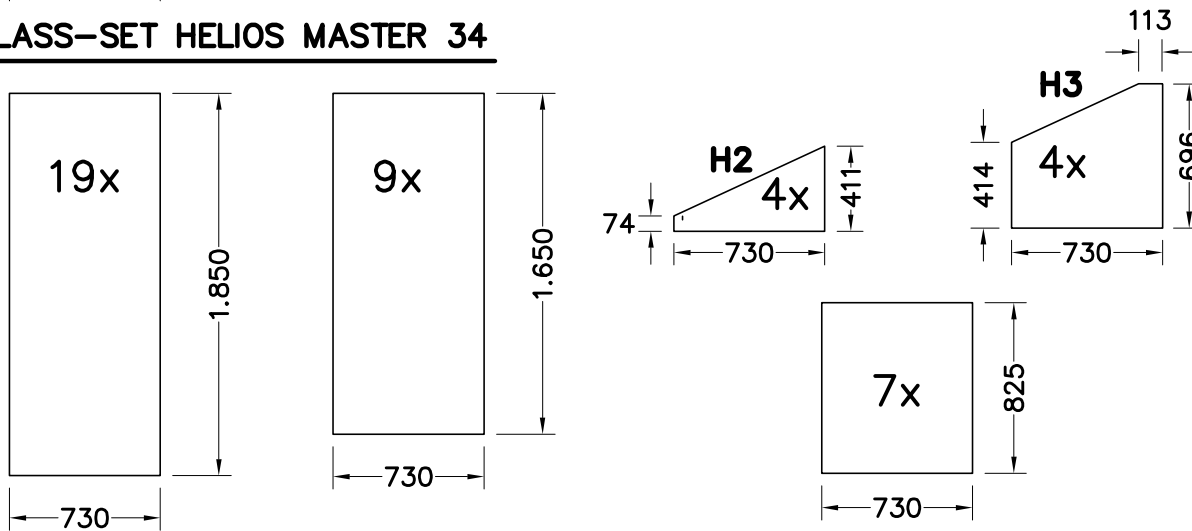

GLASS-SET HELIOS MASTER 34