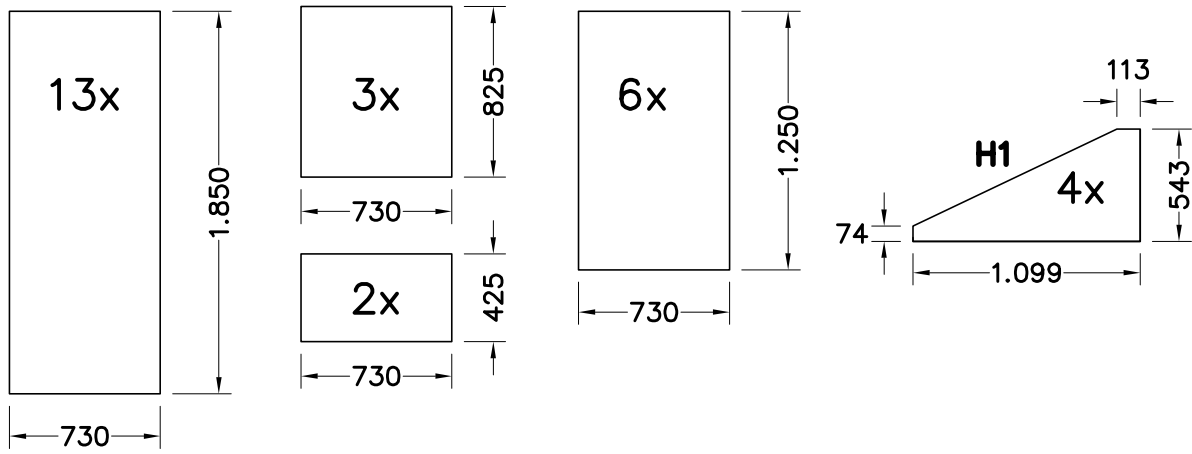

GLASS-SET HELIOS MASTER 23