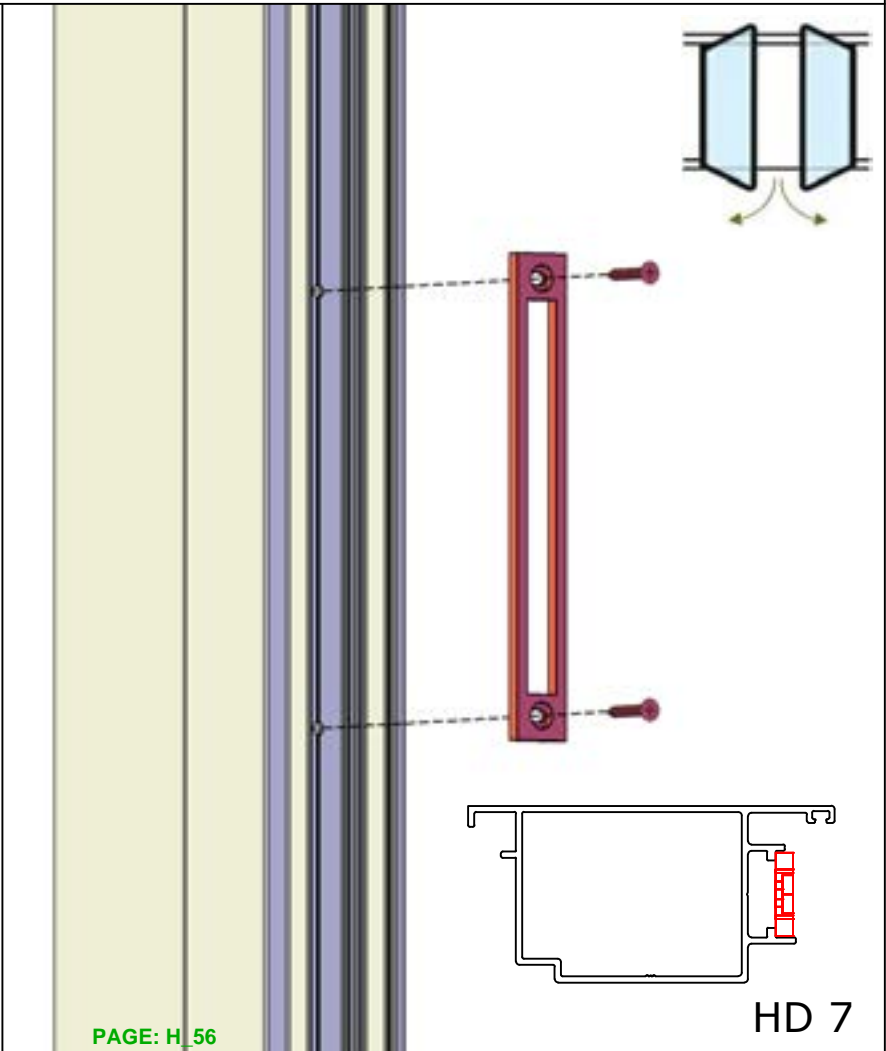

	ITEM	PC.	L
	L 40X40	4 PC	36 MM
	PRO6280	2 PC	703 MM
	PRO6280	2 PC	1.441 MM
	PRO6280	2 PC	1.930 MM
	4,2 x 13	8 PC	

OPTION: STAGING TAB2

TAB2

OPTION: STAGING TAB5

TAB5

OPTION: SHELF SH

OPTION: SEEDBED ST

STANDARD

J-ALU219 STAGING			
Part Name	Part No.	Length	Qty
Slat	910	2952	5
Staging Arm	913	525	5
Large Diagonal Support	915	683	5
Small Bracket	909	25	5
M6x10 Bolt			35
M6 Nut			25
M6x10 Crop - head Bolt			10
J-ALU217 STAGING			
Part Name	Part No.	Length	Qty
Slat	911	2214	5
Staging Arm	913	525	4
Large Diagonal Support	915	683	4
Small Bracket	909	25	4
M6x10 Bolt			28
M6 Nut			36
M6x10 Crop - head Bolt			8
J-ALU215 STAGING			
Part Name	Part No.	Length	Qty
Slat	912	1476	5
Staging Arm	913	525	3
Large Diagonal Support	915	683	3
M6x10 Bolt			21
M6 Nut			27
M6x10 Crop - head Bolt			6
J-ALU099 SHELF			
Part Name	Part No.	Length	Qty
Slat	910	2952	2
Slat Shelving Horizontal	914	225	5
Small Diagonal Support	916	263	5
M6x10 Bolt			15
M6 Nut			25
M6x10 Crop - head Bolt			10
J-ALU097 SHELF			
Part Name	Part No.	Length	Qty
Slat	911	2214	2
Slat Shelving Horizontal	914	225	4
Small Diagonal Support	916	263	4
M6x10 Bolt			12
M6 Nut			20
M6x10 Crop - head Bolt			8
J-ALU095 SHELF			
Part Name	Part No.	Length	Qty
Slat	912	1476	2
Slat Shelving Horizontal	914	225	3
Small Diagonal Support	916	263	3
M6x10 Bolt			9
M6 Nut			15
M6x10 Crop - head Bolt			6