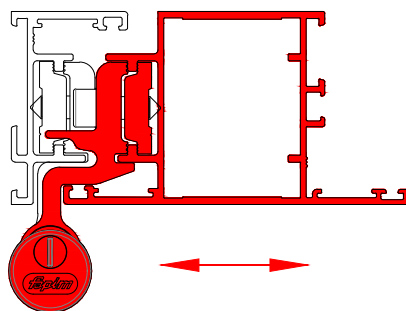

	ITEM	PC.	L
	L 40X40	4 PC	36 MM
	PRO6280	2 PC	703 MM
	PRO6280	2 PC	1.441 MM
	PRO6280	2 PC	1.930 MM
	4,2 x 13	8 PC	

OPTION: STAGING TAB2

TAB2

OPTION: STAGING TAB5

TAB5

OPTION: SHELF SH

OPTION: SEEDBED ST

STANDARD

J-ALU219 STAGING			
Part Name	Part No.	Length	Qty
Slat	910	2952	5
Staging Arm	913	525	5
Large Diagonal Support	915	683	5
Small Bracket	909	25	5
M6x10 Bolt			35
M6 Nut			25
M6x10 Crop - head Bolt			10
J-ALU217 STAGING			
Part Name	Part No.	Length	Qty
Slat	911	2214	5
Staging Arm	913	525	4
Large Diagonal Support	915	683	4
Small Bracket	909	25	4
M6x10 Bolt			28
M6 Nut			36
M6x10 Crop - head Bolt			8
J-ALU215 STAGING			
Part Name	Part No.	Length	Qty
Slat	912	1476	5
Staging Arm	913	525	3
Large Diagonal Support	915	683	3
M6x10 Bolt			21
M6 Nut			27
M6x10 Crop - head Bolt			6
J-ALU099 SHELF			
Part Name	Part No.	Length	Qty
Slat	910	2952	2
Slat Shelving Horizontal	914	225	5
Small Diagonal Support	916	263	5
M6x10 Bolt			15
M6 Nut			25
M6x10 Crop - head Bolt			10
J-ALU097 SHELF			
Part Name	Part No.	Length	Qty
Slat	911	2214	2
Slat Shelving Horizontal	914	225	4
Small Diagonal Support	916	263	4
M6x10 Bolt			12
M6 Nut			20
M6x10 Crop - head Bolt			8
J-ALU095 SHELF			
Part Name	Part No.	Length	Qty
Slat	912	1476	2
Slat Shelving Horizontal	914	225	3
Small Diagonal Support	916	263	3
M6x10 Bolt			9
M6 Nut			15
M6x10 Crop - head Bolt			6