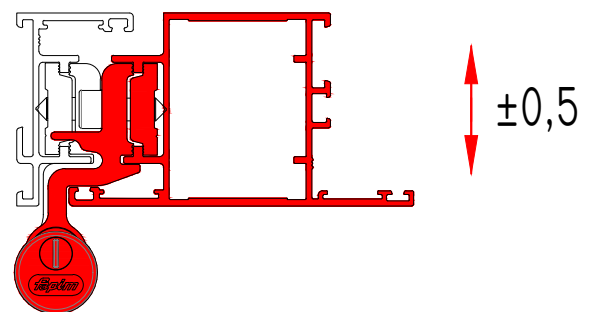

	ITEM	PC.	L
	L 40X40	4 PC	36 MM
	PRO6280	2 PC	703 MM
	PRO6280	2 PC	1.441 MM
	PRO6280	2 PC	1.930 MM
	4,2 x 13	8 PC	

OPTION: STAGING TAB2

TAB2

OPTION: STAGING TAB5

TAB5

OPTION: SHELF SH

OPTION: SEEDBED ST

STANDARD

J-ALU219 STAGING			
Part Name	Part No.	Length	Qty
Slat	910	2952	5
Staging Arm	913	525	5
Large Diagonal Support	915	683	5
Small Bracket	909	25	5
M6x10 Bolt			35
M6 Nut			25
M6x10 Crop - head Bolt			10
J-ALU217 STAGING			
Part Name	Part No.	Length	Qty
Slat	911	2214	5
Staging Arm	913	525	4
Large Diagonal Support	915	683	4
Small Bracket	909	25	4
M6x10 Bolt			28
M6 Nut			36
M6x10 Crop - head Bolt			8
J-ALU215 STAGING			
Part Name	Part No.	Length	Qty
Slat	912	1476	5
Staging Arm	913	525	3
Large Diagonal Support	915	683	3
M6x10 Bolt			21
M6 Nut			27
M6x10 Crop - head Bolt			6
J-ALU099 SHELF			
Part Name	Part No.	Length	Qty
Slat	910	2952	2
Slat Shelving Horizontal	914	225	5
Small Diagonal Support	916	263	5
M6x10 Bolt			15
M6 Nut			25
M6x10 Crop - head Bolt			10
J-ALU097 SHELF			
Part Name	Part No.	Length	Qty
Slat	911	2214	2
Slat Shelving Horizontal	914	225	4
Small Diagonal Support	916	263	4
M6x10 Bolt			12
M6 Nut			20
M6x10 Crop - head Bolt			8
J-ALU095 SHELF			
Part Name	Part No.	Length	Qty
Slat	912	1476	2
Slat Shelving Horizontal	914	225	3
Small Diagonal Support	916	263	3
M6x10 Bolt			9
M6 Nut			15
M6x10 Crop - head Bolt			6