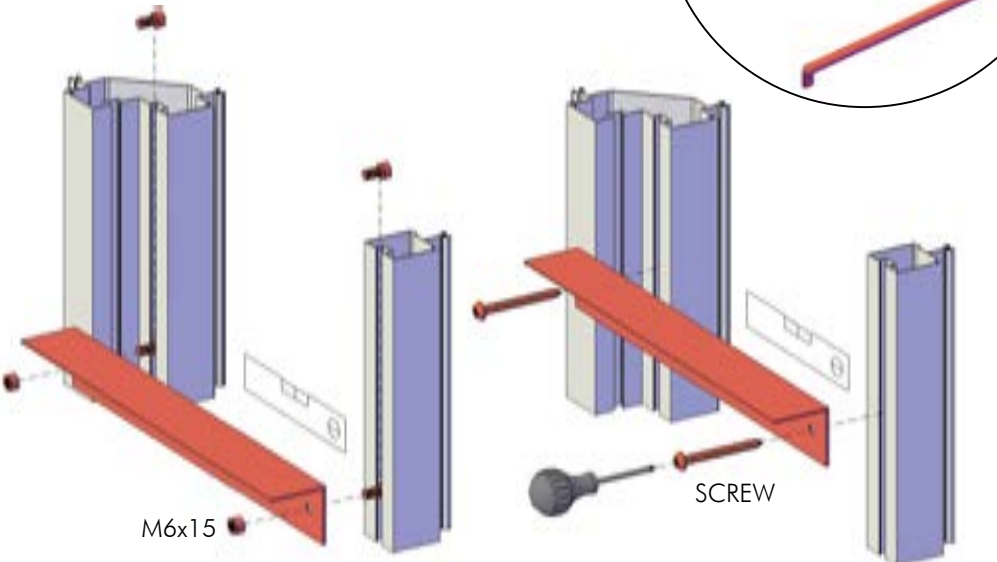

	ITEM	PC.	L
	L 40X40	4 PC	36 MM
	PRO6280	2 PC	703 MM
	PRO6280	2 PC	1.441 MM
	PRO6280	2 PC	1.930 MM
	4,2 x 13	8 PC	

OPTION: STAGING TAB2

TAB2

OPTION: STAGING TAB5

TAB5

OPTION: SHELF SH

OPTION: SEEDBED ST

STANDARD

J-ALU219 STAGING			
Part Name	Part No.	Length	Qty
Slat	910	2952	5
Staging Arm	913	525	5
Large Diagonal Support	915	683	5
Small Bracket	909	25	5
M6x10 Bolt			35
M6 Nut			25
M6x10 Crop - head Bolt			10
J-ALU217 STAGING			
Part Name	Part No.	Length	Qty
Slat	911	2214	5
Staging Arm	913	525	4
Large Diagonal Support	915	683	4
Small Bracket	909	25	4
M6x10 Bolt			28
M6 Nut			36
M6x10 Crop - head Bolt			8
J-ALU215 STAGING			
Part Name	Part No.	Length	Qty
Slat	912	1476	5
Staging Arm	913	525	3
Large Diagonal Support	915	683	3
M6x10 Bolt			21
M6 Nut			27
M6x10 Crop - head Bolt			6
J-ALU099 SHELF			
Part Name	Part No.	Length	Qty
Slat	910	2952	2
Slat Shelving Horizontal	914	225	5
Small Diagonal Support	916	263	5
M6x10 Bolt			15
M6 Nut			25
M6x10 Crop - head Bolt			10
J-ALU097 SHELF			
Part Name	Part No.	Length	Qty
Slat	911	2214	2
Slat Shelving Horizontal	914	225	4
Small Diagonal Support	916	263	4
M6x10 Bolt			12
M6 Nut			20
M6x10 Crop - head Bolt			8
J-ALU095 SHELF			
Part Name	Part No.	Length	Qty
Slat	912	1476	2
Slat Shelving Horizontal	914	225	3
Small Diagonal Support	916	263	3
M6x10 Bolt			9
M6 Nut			15
M6x10 Crop - head Bolt			6