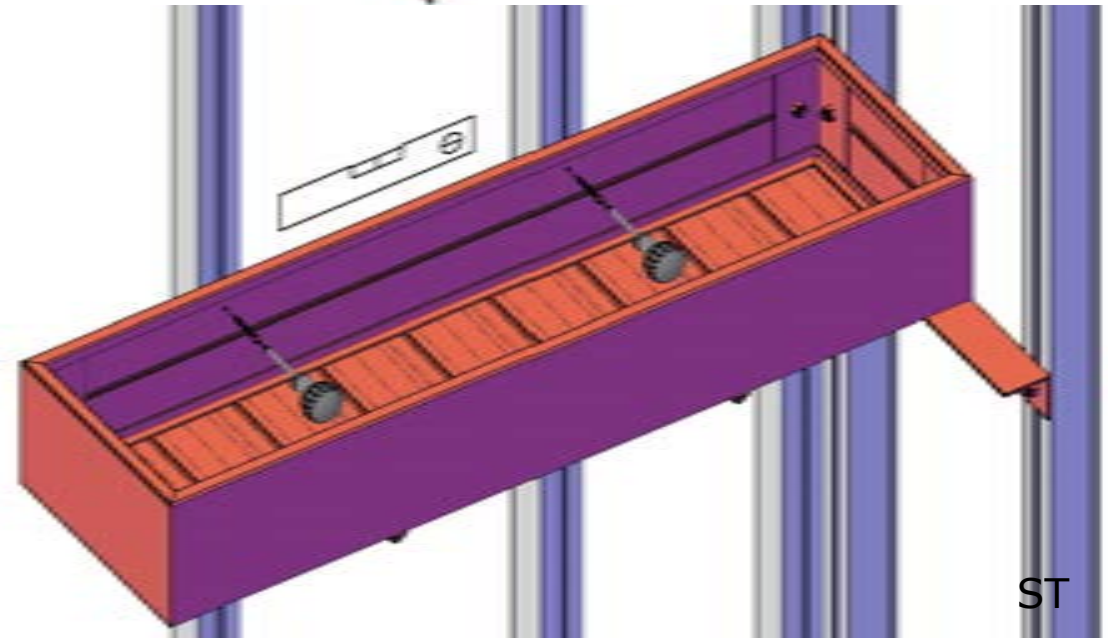

OPTION: SEEDBED ST

STANDARD

ALTERNATIVE

ST