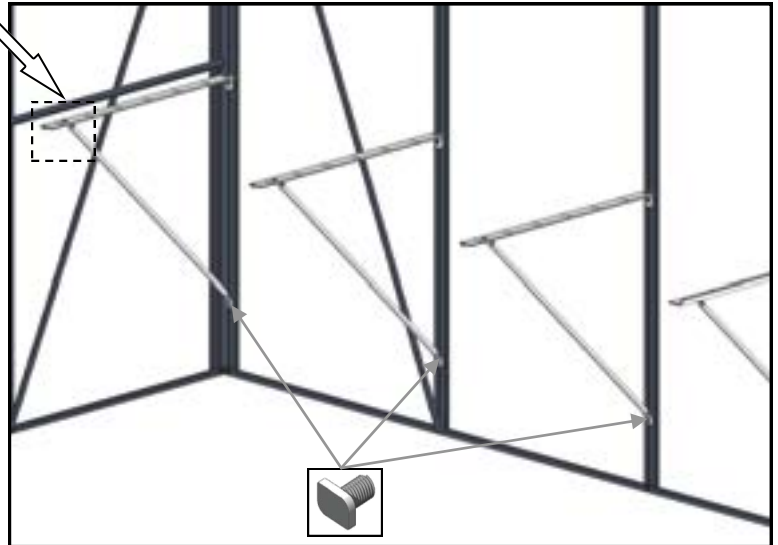

ALTERNATIVE

ST

SHELVING AND STAGING

ASSEMBLY INSTRUCTION

**TO BE USED IN JANSSENS
GREENHOUSE**

Shelving

Staging

PACKING LIST

J-ALU219 STAGING			
Part Name	Part No.	Length	Qty
Slat	910	2952	5
Staging Arm	913	525	5
Large Diagonal Support	915	683	5
Small Bracket	909	25	5
M6x10 Bolt			35
M6 Nut			25
M6x10 Crop - head Bolt			10
J-ALU217 STAGING			
Part Name	Part No.	Length	Qty
Slat	911	2214	5
Staging Arm	913	525	4
Large Diagonal Support	915	683	4
Small Bracket	909	25	4
M6x10 Bolt			28
M6 Nut			36
M6x10 Crop - head Bolt			8
J-ALU215 STAGING			
Part Name	Part No.	Length	Qty
Slat	912	1476	5
Staging Arm	913	525	3
Large Diagonal Support	915	683	3
M6x10 Bolt			21
M6 Nut			27
M6x10 Crop - head Bolt			6
J-ALU099 SHELF			
Part Name	Part No.	Length	Qty
Slat	910	2952	2
Slat Shelving Horizontal	914	225	5
Small Diagonal Support	916	263	5
M6x10 Bolt			15
M6 Nut			25
M6x10 Crop - head Bolt			10
J-ALU097 SHELF			
Part Name	Part No.	Length	Qty
Slat	911	2214	2
Slat Shelving Horizontal	914	225	4
Small Diagonal Support	916	263	4
M6x10 Bolt			12
M6 Nut			20
M6x10 Crop - head Bolt			8
J-ALU095 SHELF			
Part Name	Part No.	Length	Qty
Slat	912	1476	2
Slat Shelving Horizontal	914	225	3
Small Diagonal Support	916	263	3
M6x10 Bolt			9
M6 Nut			15
M6x10 Crop - head Bolt			6