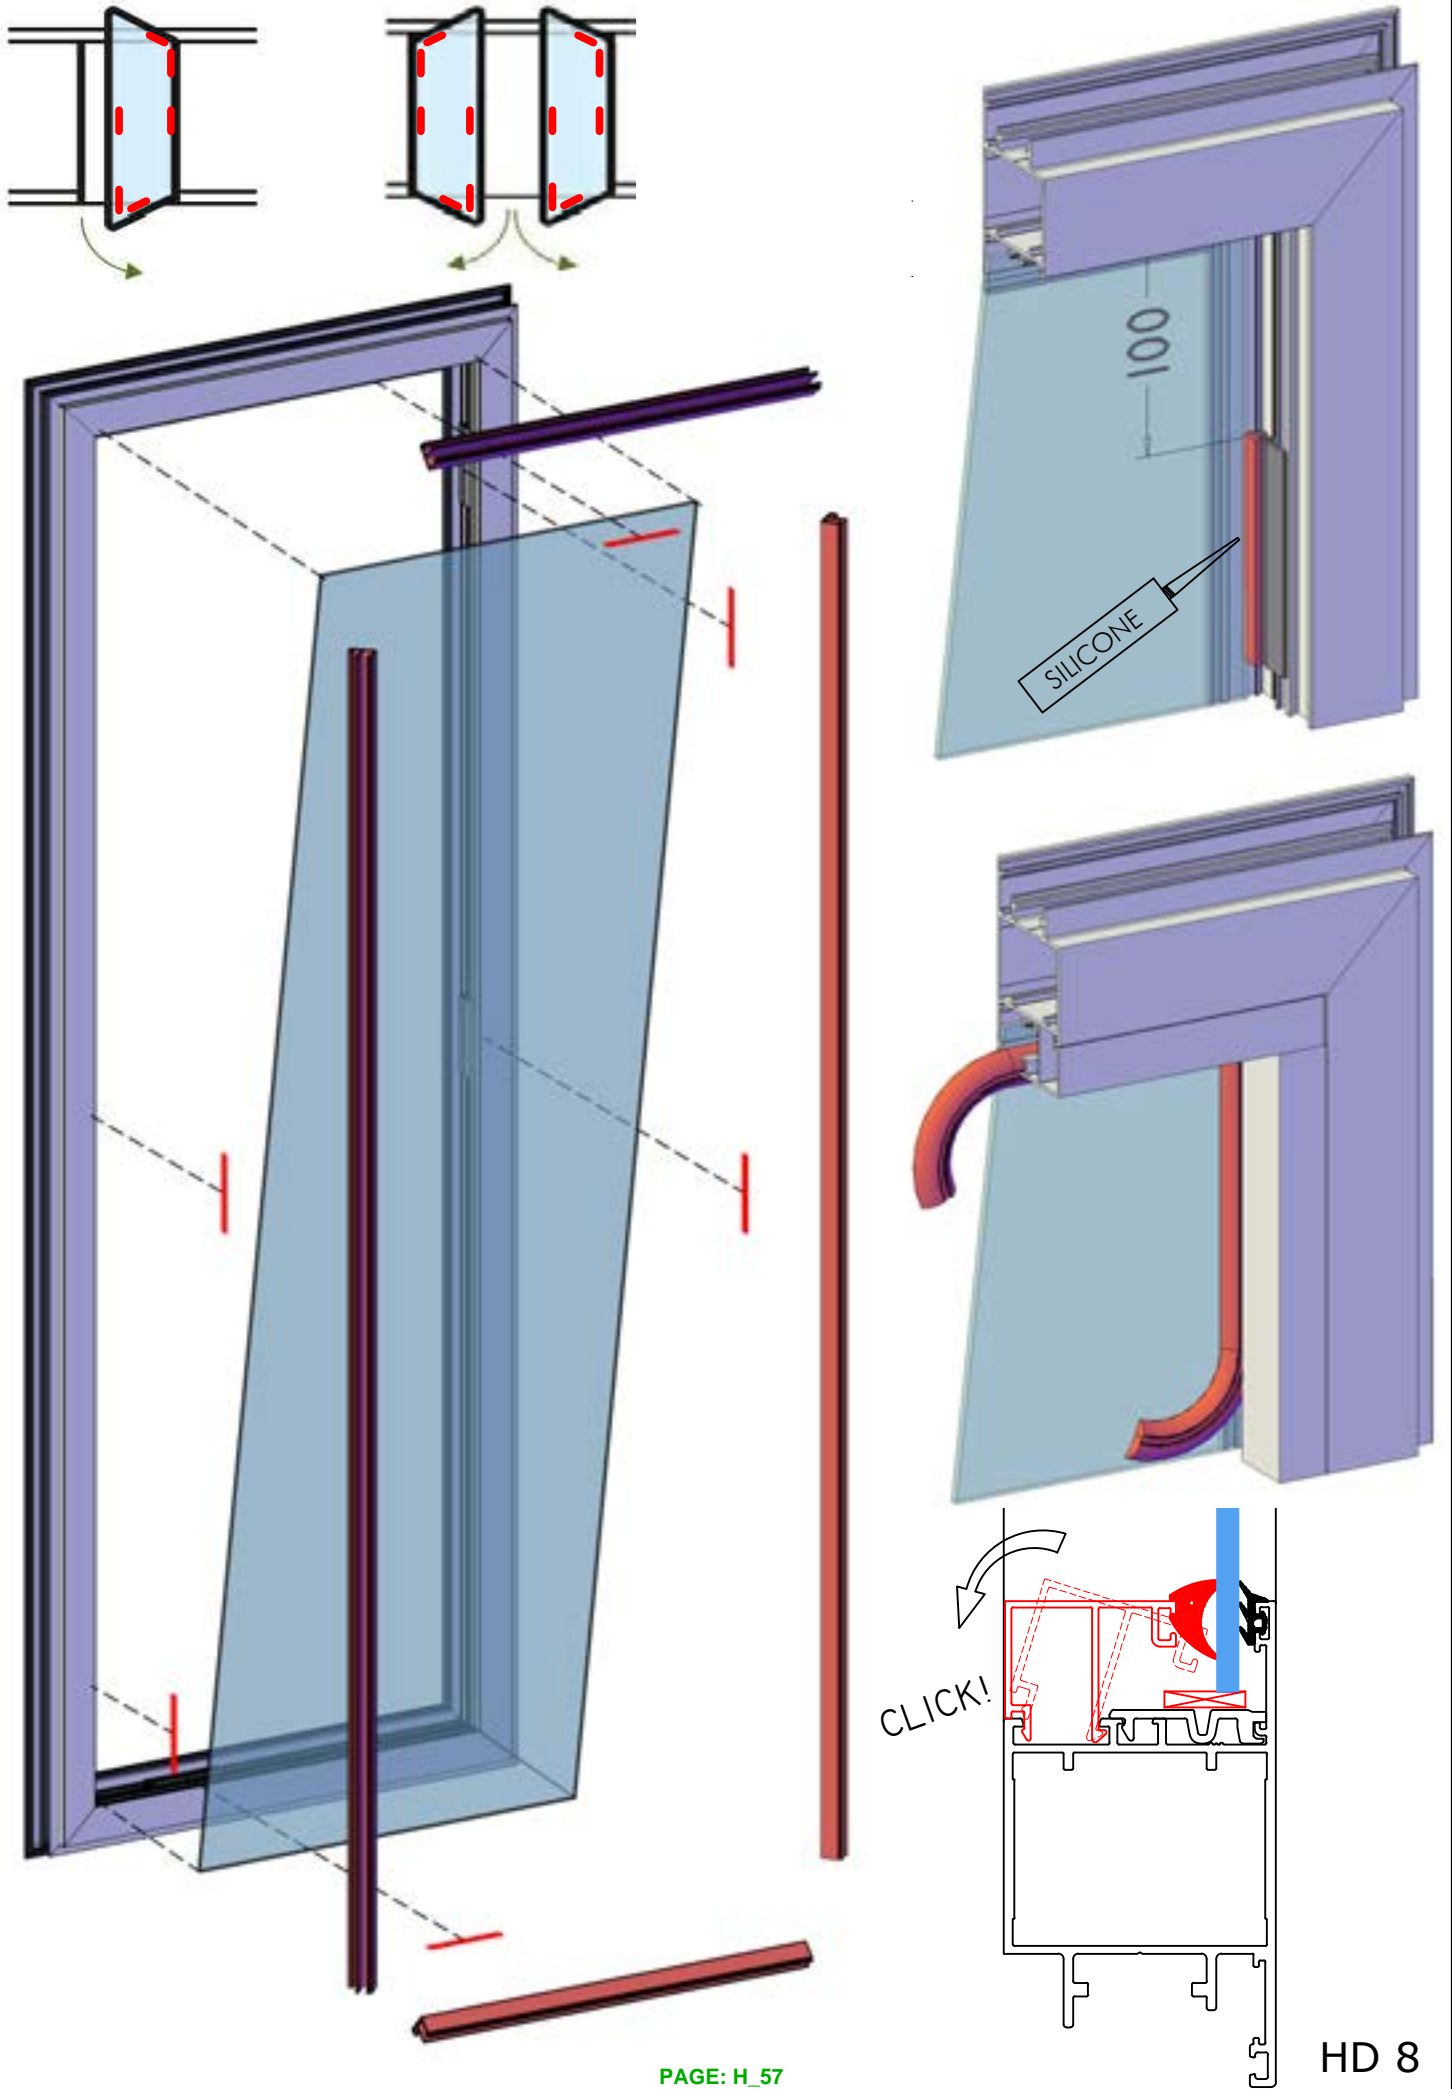

	ITEM	PC.	L
	L 40X40	4 PC	36 MM
	PRO6280	2 PC	703 MM
	PRO6280	2 PC	1.441 MM
	PRO6280	2 PC	1.930 MM
	4,2 x 13	8 PC	

OPTION: STAGING TAB2

TAB2

OPTION: STAGING TAB5

TAB5

OPTION: SHELF SH

OPTION: SEEDBED ST

STANDARD

J-ALU219 STAGING			
Part Name	Part No.	Length	Qty
Slat	910	2952	5
Staging Arm	913	525	5
Large Diagonal Support	915	683	5
Small Bracket	909	25	5
M6x10 Bolt			35
M6 Nut			25
M6x10 Crop - head Bolt			10
J-ALU217 STAGING			
Part Name	Part No.	Length	Qty
Slat	911	2214	5
Staging Arm	913	525	4
Large Diagonal Support	915	683	4
Small Bracket	909	25	4
M6x10 Bolt			28
M6 Nut			36
M6x10 Crop - head Bolt			8
J-ALU215 STAGING			
Part Name	Part No.	Length	Qty
Slat	912	1476	5
Staging Arm	913	525	3
Large Diagonal Support	915	683	3
M6x10 Bolt			21
M6 Nut			27
M6x10 Crop - head Bolt			6
J-ALU099 SHELF			
Part Name	Part No.	Length	Qty
Slat	910	2952	2
Slat Shelving Horizontal	914	225	5
Small Diagonal Support	916	263	5
M6x10 Bolt			15
M6 Nut			25
M6x10 Crop - head Bolt			10
J-ALU097 SHELF			
Part Name	Part No.	Length	Qty
Slat	911	2214	2
Slat Shelving Horizontal	914	225	4
Small Diagonal Support	916	263	4
M6x10 Bolt			12
M6 Nut			20
M6x10 Crop - head Bolt			8
J-ALU095 SHELF			
Part Name	Part No.	Length	Qty
Slat	912	1476	2
Slat Shelving Horizontal	914	225	3
Small Diagonal Support	916	263	3
M6x10 Bolt			9
M6 Nut			15
M6x10 Crop - head Bolt			6