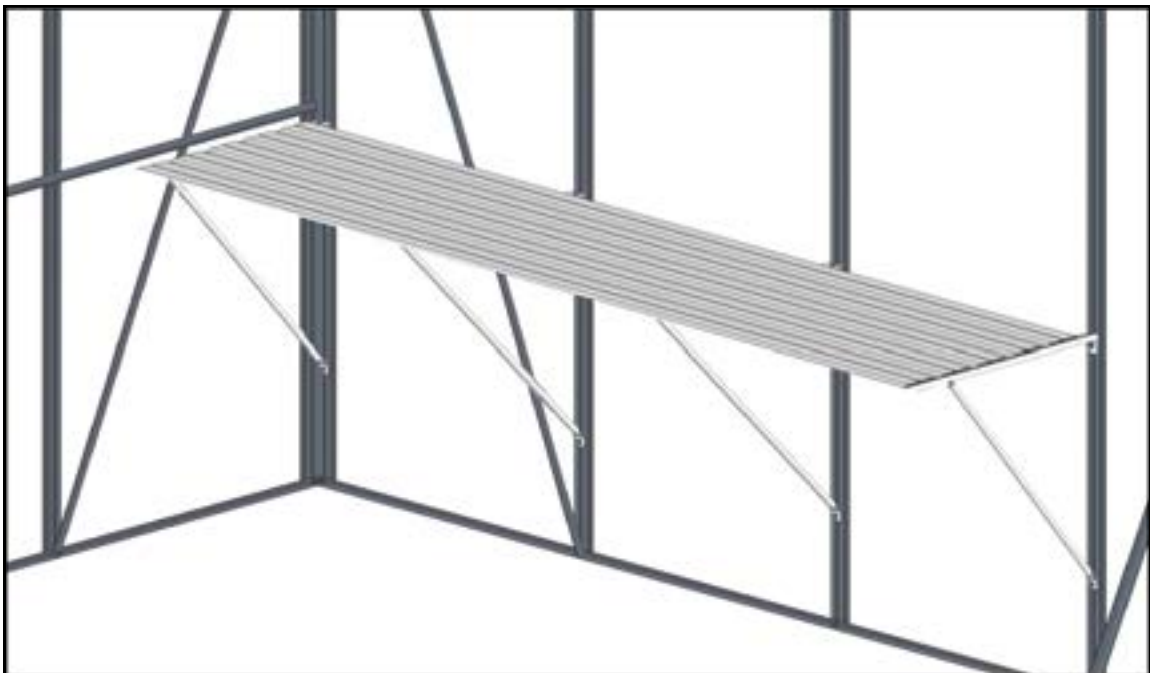

ALTERNATIVE

ST

SHELVING AND STAGING

ASSEMBLY INSTRUCTION

**TO BE USED IN JANSSENS
GREENHOUSE**

Shelving

Staging

PACKING LIST

J-ALU219 STAGING			
Part Name	Part No.	Length	Qty
Slat	910	2952	5
Staging Arm	913	525	5
Large Diagonal Support	915	683	5
Small Bracket	909	25	5
M6x10 Bolt			35
M6 Nut			25
M6x10 Crop - head Bolt			10
J-ALU217 STAGING			
Part Name	Part No.	Length	Qty
Slat	911	2214	5
Staging Arm	913	525	4
Large Diagonal Support	915	683	4
Small Bracket	909	25	4
M6x10 Bolt			28
M6 Nut			36
M6x10 Crop - head Bolt			8
J-ALU215 STAGING			
Part Name	Part No.	Length	Qty
Slat	912	1476	5
Staging Arm	913	525	3
Large Diagonal Support	915	683	3
M6x10 Bolt			21
M6 Nut			27
M6x10 Crop - head Bolt			6
J-ALU099 SHELF			
Part Name	Part No.	Length	Qty
Slat	910	2952	2
Slat Shelving Horizontal	914	225	5
Small Diagonal Support	916	263	5
M6x10 Bolt			15
M6 Nut			25
M6x10 Crop - head Bolt			10
J-ALU097 SHELF			
Part Name	Part No.	Length	Qty
Slat	911	2214	2
Slat Shelving Horizontal	914	225	4
Small Diagonal Support	916	263	4
M6x10 Bolt			12
M6 Nut			20
M6x10 Crop - head Bolt			8
J-ALU095 SHELF			
Part Name	Part No.	Length	Qty
Slat	912	1476	2
Slat Shelving Horizontal	914	225	3
Small Diagonal Support	916	263	3
M6x10 Bolt			9
M6 Nut			15
M6x10 Crop - head Bolt			6