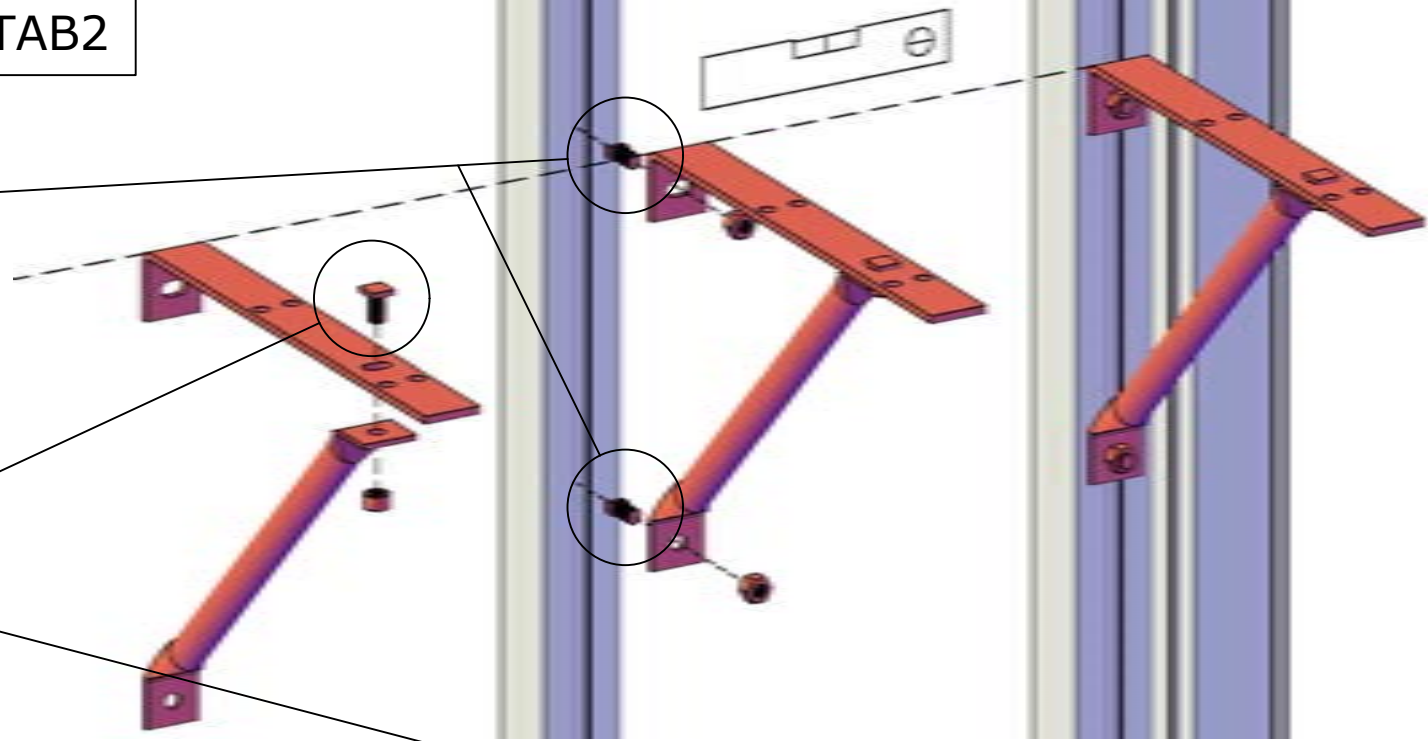

	ITEM	PC.	L
	L 40X40	4 PC	36 MM
	PRO6280	2 PC	703 MM
	PRO6280	2 PC	1.441 MM
	PRO6280	2 PC	1.930 MM
	4,2 x 13	8 PC	

OPTION: STAGING TAB2

TAB2

OPTION: STAGING TAB5

TAB5

OPTION: SHELF SH

OPTION: SEEDBED ST

STANDARD

J-ALU219 STAGING			
Part Name	Part No.	Length	Qty
Slat	910	2952	5
Staging Arm	913	525	5
Large Diagonal Support	915	683	5
Small Bracket	909	25	5
M6x10 Bolt			35
M6 Nut			25
M6x10 Crop - head Bolt			10
J-ALU217 STAGING			
Part Name	Part No.	Length	Qty
Slat	911	2214	5
Staging Arm	913	525	4
Large Diagonal Support	915	683	4
Small Bracket	909	25	4
M6x10 Bolt			28
M6 Nut			36
M6x10 Crop - head Bolt			8
J-ALU215 STAGING			
Part Name	Part No.	Length	Qty
Slat	912	1476	5
Staging Arm	913	525	3
Large Diagonal Support	915	683	3
M6x10 Bolt			21
M6 Nut			27
M6x10 Crop - head Bolt			6
J-ALU099 SHELF			
Part Name	Part No.	Length	Qty
Slat	910	2952	2
Slat Shelving Horizontal	914	225	5
Small Diagonal Support	916	263	5
M6x10 Bolt			15
M6 Nut			25
M6x10 Crop - head Bolt			10
J-ALU097 SHELF			
Part Name	Part No.	Length	Qty
Slat	911	2214	2
Slat Shelving Horizontal	914	225	4
Small Diagonal Support	916	263	4
M6x10 Bolt			12
M6 Nut			20
M6x10 Crop - head Bolt			8
J-ALU095 SHELF			
Part Name	Part No.	Length	Qty
Slat	912	1476	2
Slat Shelving Horizontal	914	225	3
Small Diagonal Support	916	263	3
M6x10 Bolt			9
M6 Nut			15
M6x10 Crop - head Bolt			6