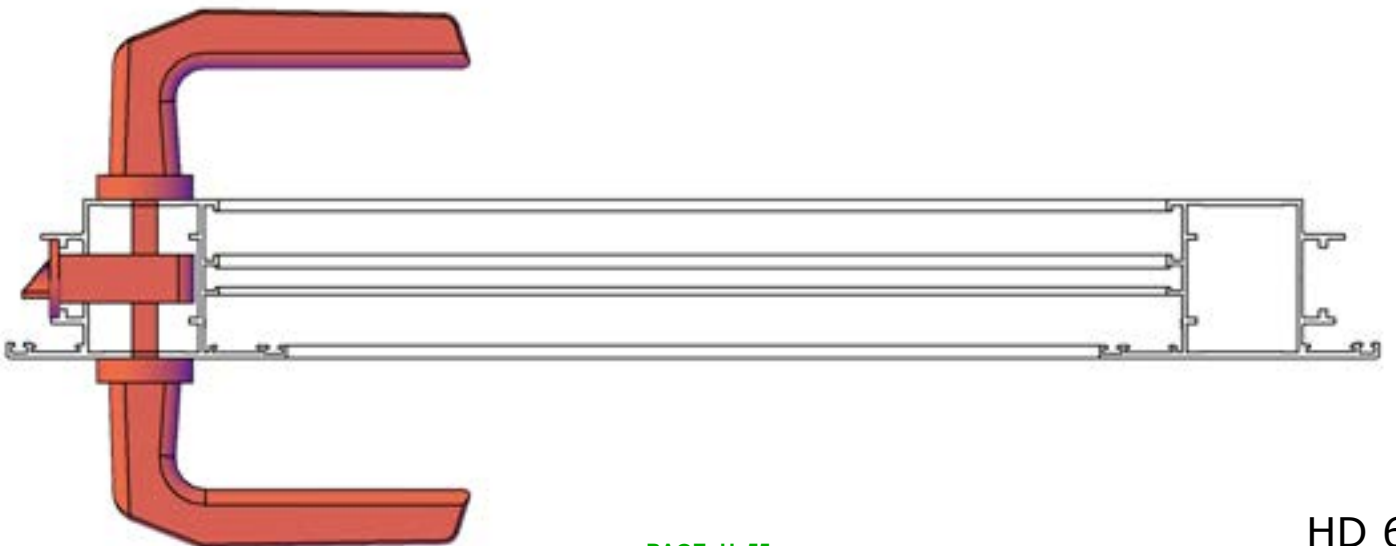

	ITEM	PC.	L
	L 40X40	4 PC	36 MM
	PRO6280	2 PC	703 MM
	PRO6280	2 PC	1.441 MM
	PRO6280	2 PC	1.930 MM
	4,2 x 13	8 PC	

OPTION: STAGING TAB2

TAB2

OPTION: STAGING TAB5

TAB5

OPTION: SHELF SH

OPTION: SEEDBED ST

STANDARD

J-ALU219 STAGING			
Part Name	Part No.	Length	Qty
Slat	910	2952	5
Staging Arm	913	525	5
Large Diagonal Support	915	683	5
Small Bracket	909	25	5
M6x10 Bolt			35
M6 Nut			25
M6x10 Crop - head Bolt			10
J-ALU217 STAGING			
Part Name	Part No.	Length	Qty
Slat	911	2214	5
Staging Arm	913	525	4
Large Diagonal Support	915	683	4
Small Bracket	909	25	4
M6x10 Bolt			28
M6 Nut			36
M6x10 Crop - head Bolt			8
J-ALU215 STAGING			
Part Name	Part No.	Length	Qty
Slat	912	1476	5
Staging Arm	913	525	3
Large Diagonal Support	915	683	3
M6x10 Bolt			21
M6 Nut			27
M6x10 Crop - head Bolt			6
J-ALU099 SHELF			
Part Name	Part No.	Length	Qty
Slat	910	2952	2
Slat Shelving Horizontal	914	225	5
Small Diagonal Support	916	263	5
M6x10 Bolt			15
M6 Nut			25
M6x10 Crop - head Bolt			10
J-ALU097 SHELF			
Part Name	Part No.	Length	Qty
Slat	911	2214	2
Slat Shelving Horizontal	914	225	4
Small Diagonal Support	916	263	4
M6x10 Bolt			12
M6 Nut			20
M6x10 Crop - head Bolt			8
J-ALU095 SHELF			
Part Name	Part No.	Length	Qty
Slat	912	1476	2
Slat Shelving Horizontal	914	225	3
Small Diagonal Support	916	263	3
M6x10 Bolt			9
M6 Nut			15
M6x10 Crop - head Bolt			6