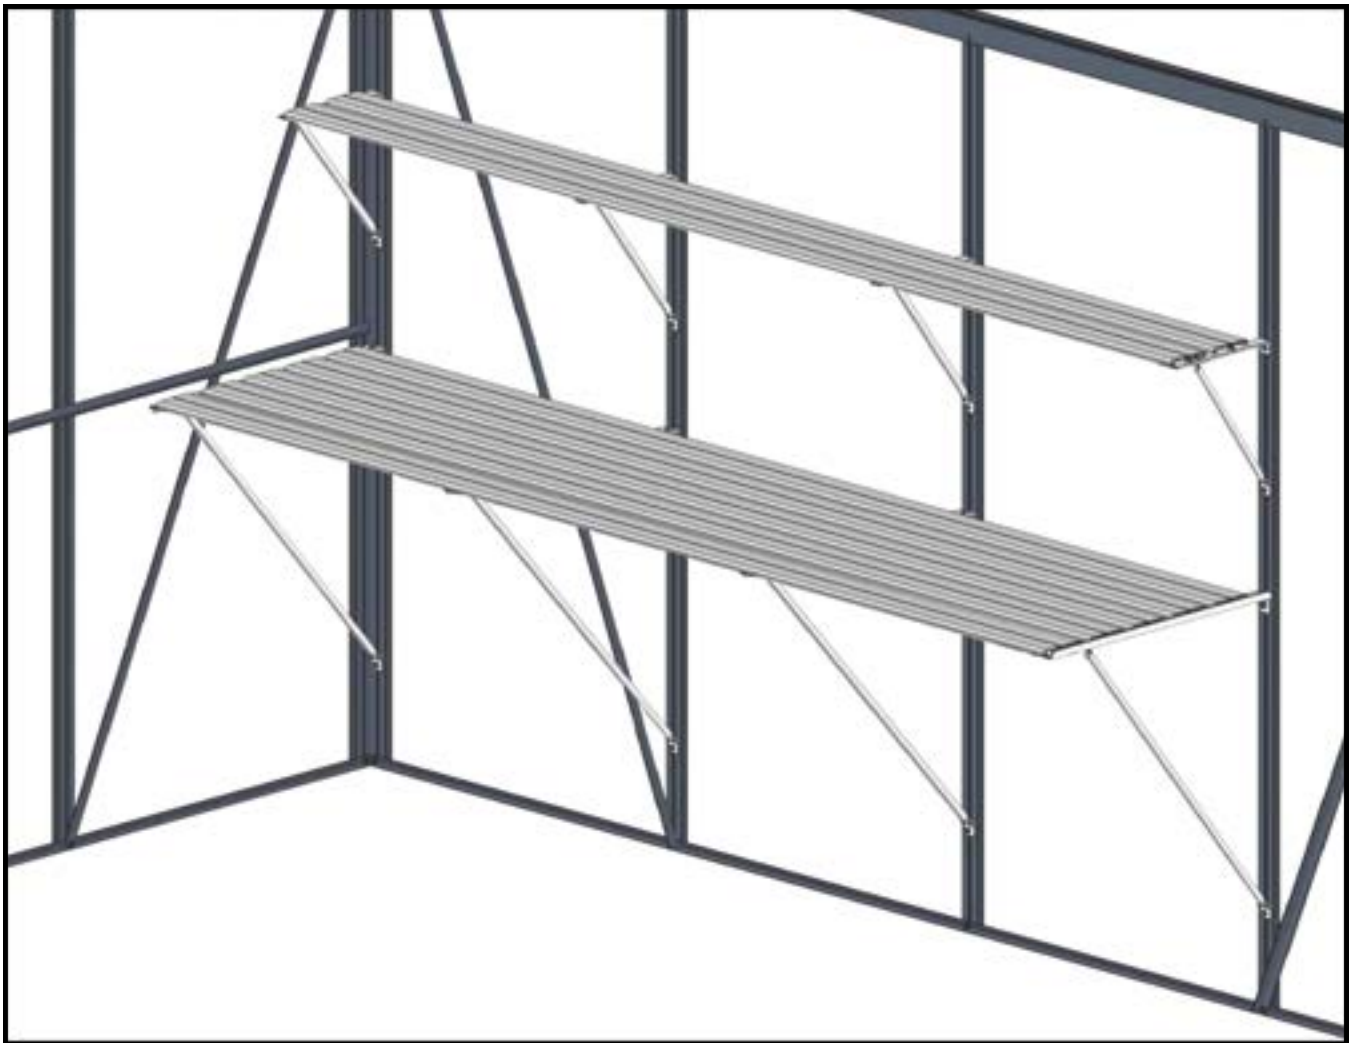

ALTERNATIVE

ST

SHELVING AND STAGING

ASSEMBLY INSTRUCTION

**TO BE USED IN JANSSENS
GREENHOUSE**

Shelving

Staging

PACKING LIST

J-ALU219 STAGING			
Part Name	Part No.	Length	Qty
Slat	910	2952	5
Staging Arm	913	525	5
Large Diagonal Support	915	683	5
Small Bracket	909	25	5
M6x10 Bolt			35
M6 Nut			25
M6x10 Crop - head Bolt			10
J-ALU217 STAGING			
Part Name	Part No.	Length	Qty
Slat	911	2214	5
Staging Arm	913	525	4
Large Diagonal Support	915	683	4
Small Bracket	909	25	4
M6x10 Bolt			28
M6 Nut			36
M6x10 Crop - head Bolt			8
J-ALU215 STAGING			
Part Name	Part No.	Length	Qty
Slat	912	1476	5
Staging Arm	913	525	3
Large Diagonal Support	915	683	3
M6x10 Bolt			21
M6 Nut			27
M6x10 Crop - head Bolt			6
J-ALU099 SHELF			
Part Name	Part No.	Length	Qty
Slat	910	2952	2
Slat Shelving Horizontal	914	225	5
Small Diagonal Support	916	263	5
M6x10 Bolt			15
M6 Nut			25
M6x10 Crop - head Bolt			10
J-ALU097 SHELF			
Part Name	Part No.	Length	Qty
Slat	911	2214	2
Slat Shelving Horizontal	914	225	4
Small Diagonal Support	916	263	4
M6x10 Bolt			12
M6 Nut			20
M6x10 Crop - head Bolt			8
J-ALU095 SHELF			
Part Name	Part No.	Length	Qty
Slat	912	1476	2
Slat Shelving Horizontal	914	225	3
Small Diagonal Support	916	263	3
M6x10 Bolt			9
M6 Nut			15
M6x10 Crop - head Bolt			6