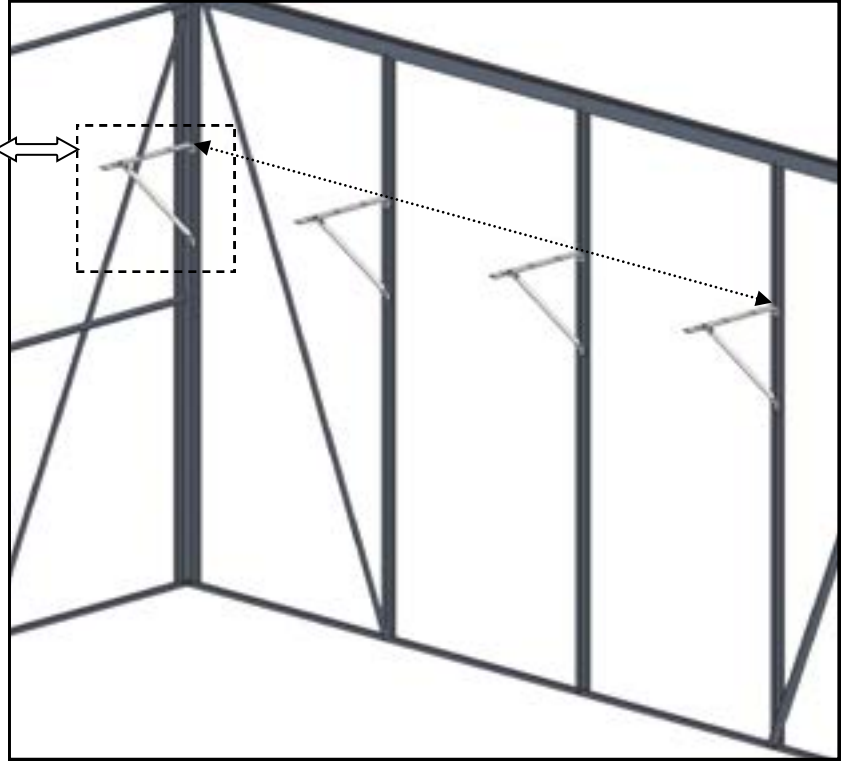

ALTERNATIVE

ST

SHELVING AND STAGING

ASSEMBLY INSTRUCTION

**TO BE USED IN JANSSENS
GREENHOUSE**

Shelving

Staging

PACKING LIST

J-ALU219 STAGING			
Part Name	Part No.	Length	Qty
Slat	910	2952	5
Staging Arm	913	525	5
Large Diagonal Support	915	683	5
Small Bracket	909	25	5
M6x10 Bolt			35
M6 Nut			25
M6x10 Crop - head Bolt			10
J-ALU217 STAGING			
Part Name	Part No.	Length	Qty
Slat	911	2214	5
Staging Arm	913	525	4
Large Diagonal Support	915	683	4
Small Bracket	909	25	4
M6x10 Bolt			28
M6 Nut			36
M6x10 Crop - head Bolt			8
J-ALU215 STAGING			
Part Name	Part No.	Length	Qty
Slat	912	1476	5
Staging Arm	913	525	3
Large Diagonal Support	915	683	3
M6x10 Bolt			21
M6 Nut			27
M6x10 Crop - head Bolt			6
J-ALU099 SHELF			
Part Name	Part No.	Length	Qty
Slat	910	2952	2
Slat Shelving Horizontal	914	225	5
Small Diagonal Support	916	263	5
M6x10 Bolt			15
M6 Nut			25
M6x10 Crop - head Bolt			10
J-ALU097 SHELF			
Part Name	Part No.	Length	Qty
Slat	911	2214	2
Slat Shelving Horizontal	914	225	4
Small Diagonal Support	916	263	4
M6x10 Bolt			12
M6 Nut			20
M6x10 Crop - head Bolt			8
J-ALU095 SHELF			
Part Name	Part No.	Length	Qty
Slat	912	1476	2
Slat Shelving Horizontal	914	225	3
Small Diagonal Support	916	263	3
M6x10 Bolt			9
M6 Nut			15
M6x10 Crop - head Bolt			6