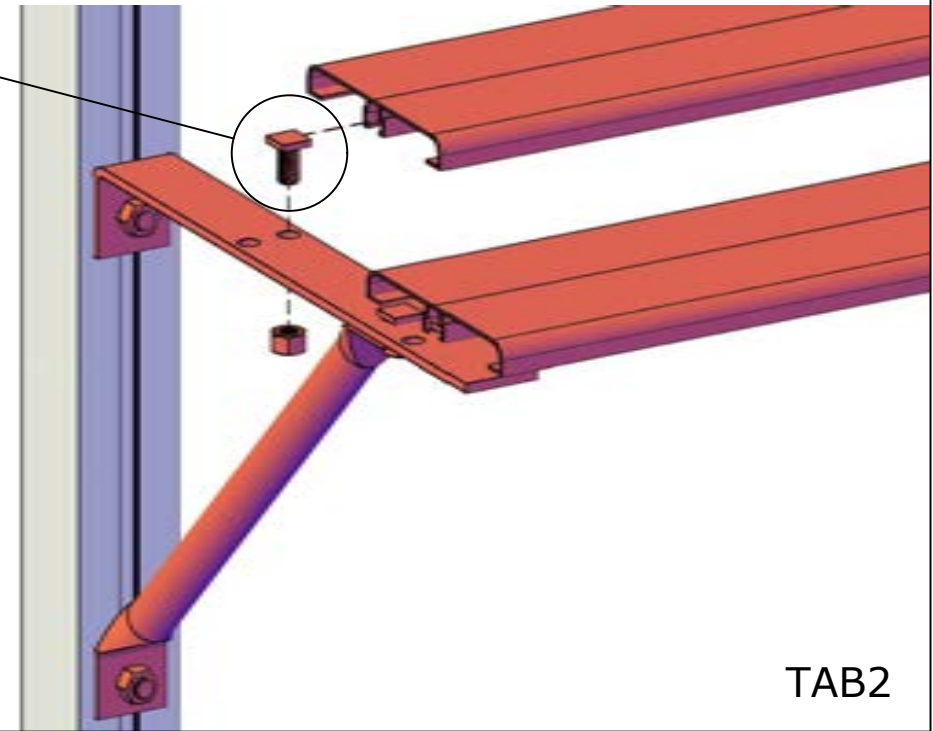

	ITEM	PC.	L
	L 40X40	4 PC	36 MM
	PRO6280	2 PC	703 MM
	PRO6280	2 PC	1.441 MM
	PRO6280	2 PC	1.930 MM
	4,2 x 13	8 PC	

OPTION: STAGING TAB2

TAB2

OPTION: STAGING TAB5

TAB5

OPTION: SHELF SH

OPTION: SEEDBED ST

STANDARD

J-ALU219 STAGING			
Part Name	Part No.	Length	Qty
Slat	910	2952	5
Staging Arm	913	525	5
Large Diagonal Support	915	683	5
Small Bracket	909	25	5
M6x10 Bolt			35
M6 Nut			25
M6x10 Crop - head Bolt			10
J-ALU217 STAGING			
Part Name	Part No.	Length	Qty
Slat	911	2214	5
Staging Arm	913	525	4
Large Diagonal Support	915	683	4
Small Bracket	909	25	4
M6x10 Bolt			28
M6 Nut			36
M6x10 Crop - head Bolt			8
J-ALU215 STAGING			
Part Name	Part No.	Length	Qty
Slat	912	1476	5
Staging Arm	913	525	3
Large Diagonal Support	915	683	3
M6x10 Bolt			21
M6 Nut			27
M6x10 Crop - head Bolt			6
J-ALU099 SHELF			
Part Name	Part No.	Length	Qty
Slat	910	2952	2
Slat Shelving Horizontal	914	225	5
Small Diagonal Support	916	263	5
M6x10 Bolt			15
M6 Nut			25
M6x10 Crop - head Bolt			10
J-ALU097 SHELF			
Part Name	Part No.	Length	Qty
Slat	911	2214	2
Slat Shelving Horizontal	914	225	4
Small Diagonal Support	916	263	4
M6x10 Bolt			12
M6 Nut			20
M6x10 Crop - head Bolt			8
J-ALU095 SHELF			
Part Name	Part No.	Length	Qty
Slat	912	1476	2
Slat Shelving Horizontal	914	225	3
Small Diagonal Support	916	263	3
M6x10 Bolt			9
M6 Nut			15
M6x10 Crop - head Bolt			6