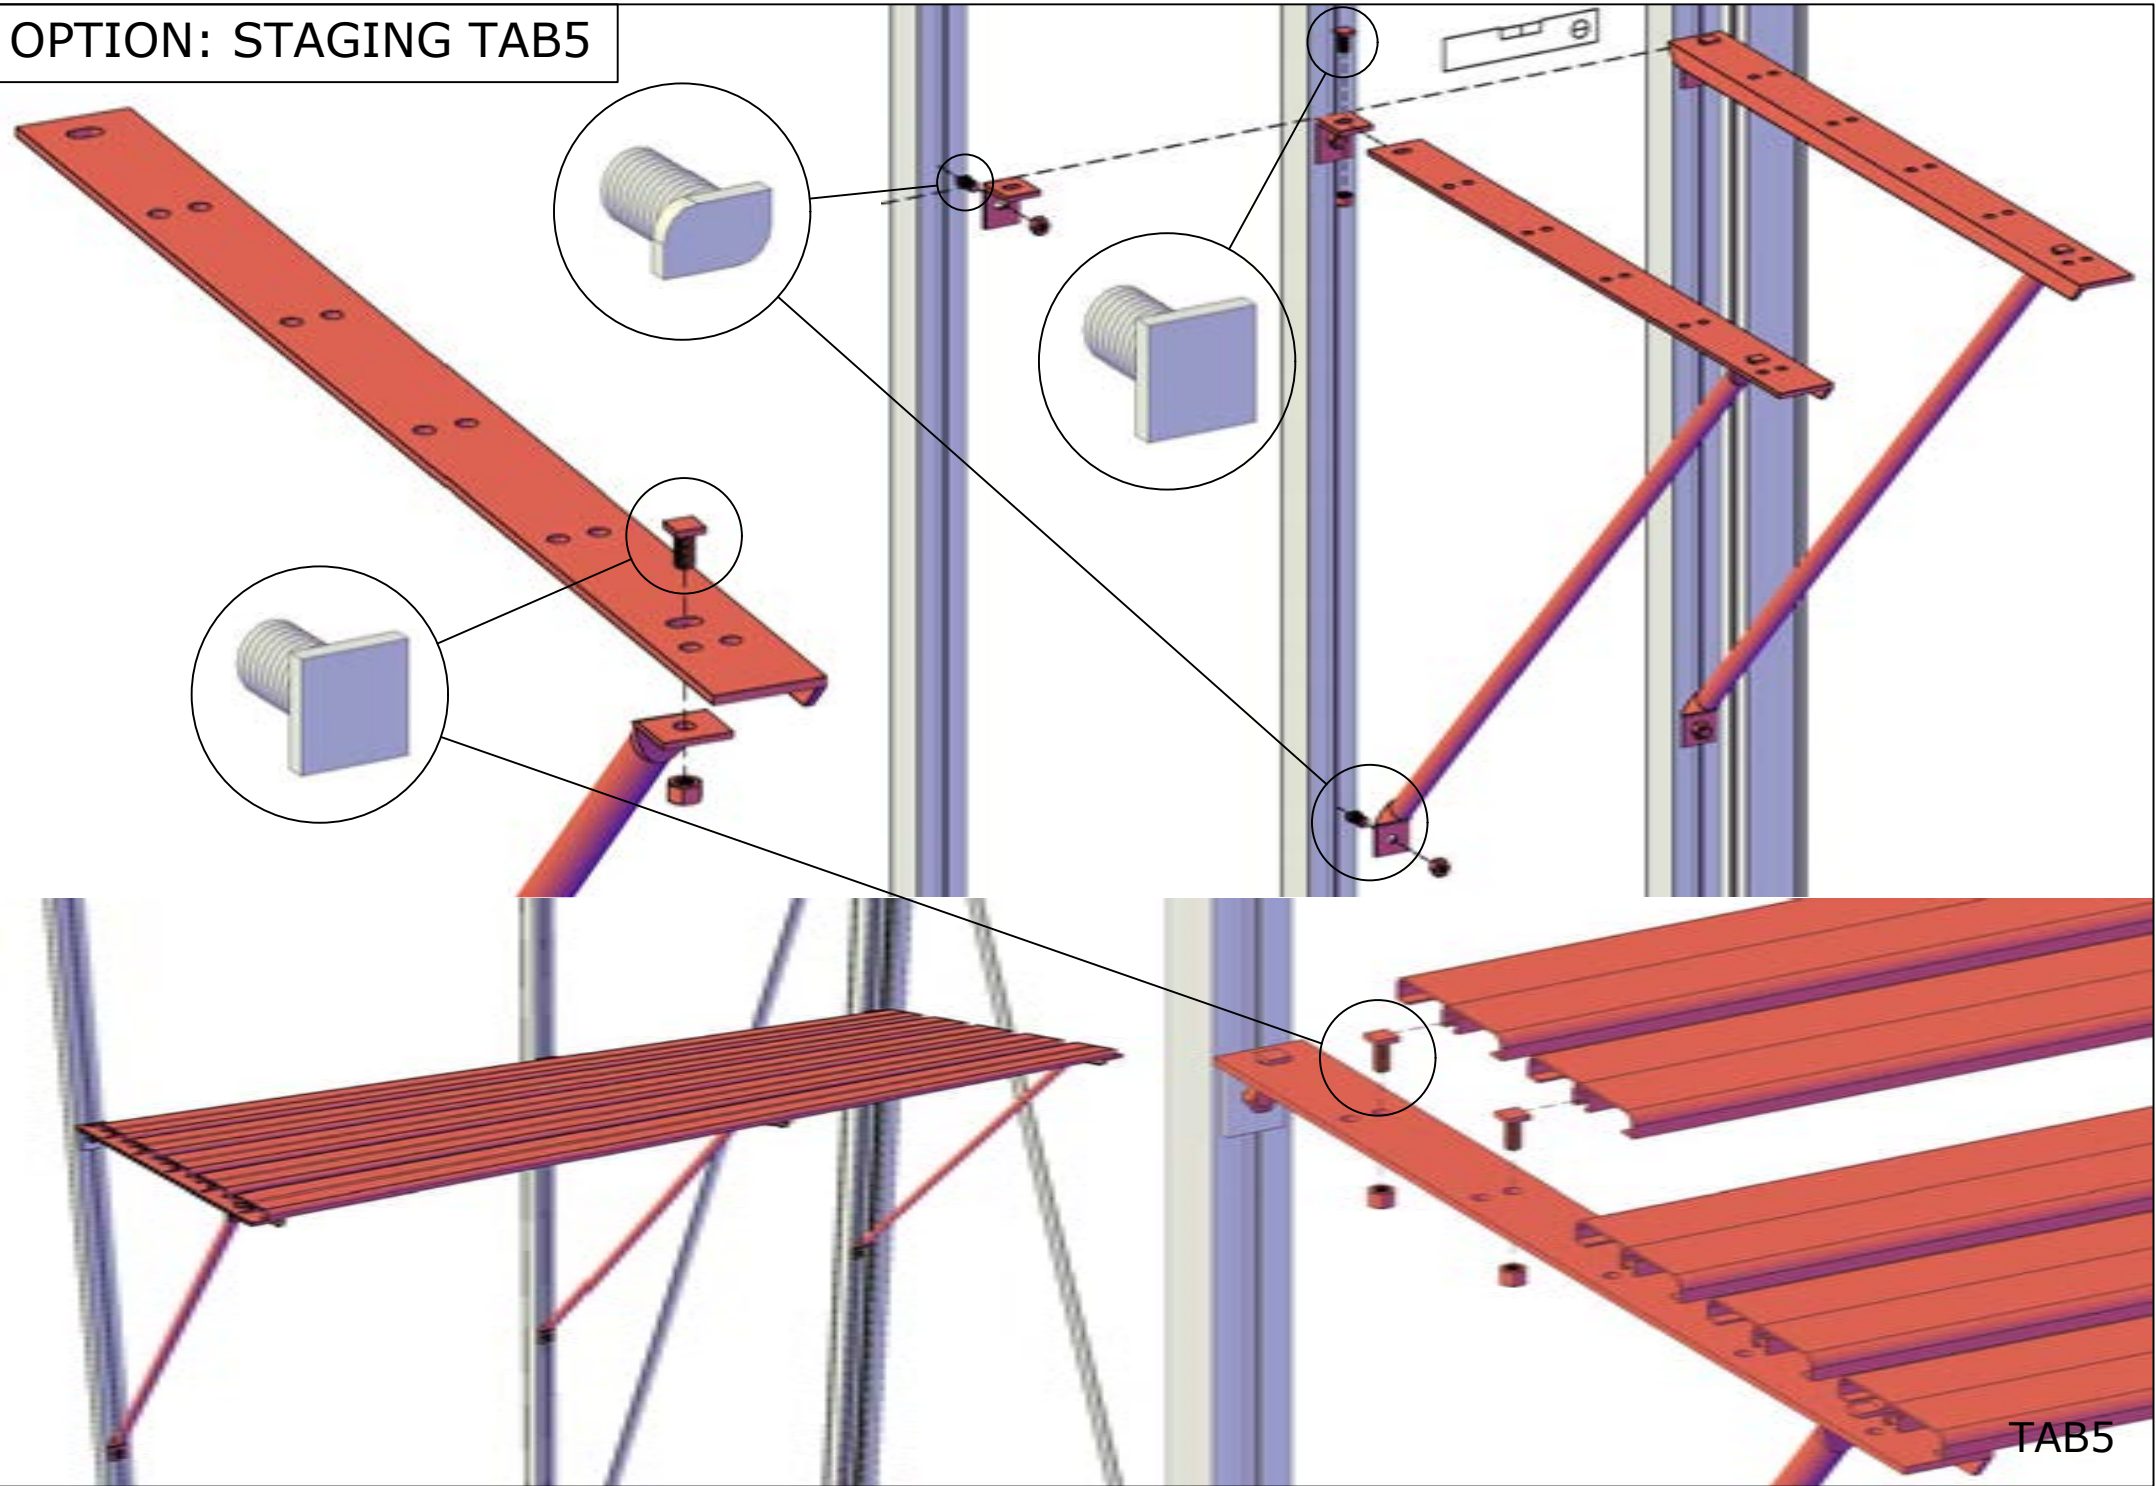

OPTION: STAGING TAB5

TAB5