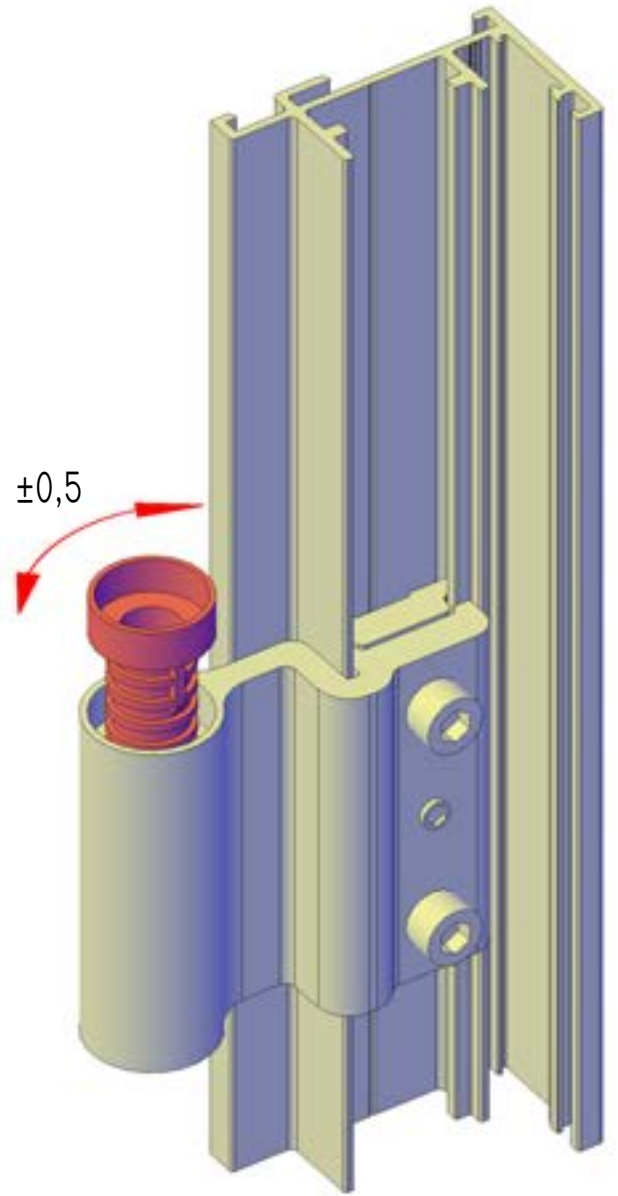

	ITEM	PC.	L
	L 40X40	4 PC	36 MM
	PRO6280	2 PC	703 MM
	PRO6280	2 PC	1.441 MM
	PRO6280	2 PC	1.930 MM
	4,2 x 13	8 PC	

OPTION: STAGING TAB2

TAB2

OPTION: STAGING TAB5

TAB5

OPTION: SHELF SH

OPTION: SEEDBED ST

STANDARD

J-ALU219 STAGING			
Part Name	Part No.	Length	Qty
Slat	910	2952	5
Staging Arm	913	525	5
Large Diagonal Support	915	683	5
Small Bracket	909	25	5
M6x10 Bolt			35
M6 Nut			25
M6x10 Crop - head Bolt			10
J-ALU217 STAGING			
Part Name	Part No.	Length	Qty
Slat	911	2214	5
Staging Arm	913	525	4
Large Diagonal Support	915	683	4
Small Bracket	909	25	4
M6x10 Bolt			28
M6 Nut			36
M6x10 Crop - head Bolt			8
J-ALU215 STAGING			
Part Name	Part No.	Length	Qty
Slat	912	1476	5
Staging Arm	913	525	3
Large Diagonal Support	915	683	3
M6x10 Bolt			21
M6 Nut			27
M6x10 Crop - head Bolt			6
J-ALU099 SHELF			
Part Name	Part No.	Length	Qty
Slat	910	2952	2
Slat Shelving Horizontal	914	225	5
Small Diagonal Support	916	263	5
M6x10 Bolt			15
M6 Nut			25
M6x10 Crop - head Bolt			10
J-ALU097 SHELF			
Part Name	Part No.	Length	Qty
Slat	911	2214	2
Slat Shelving Horizontal	914	225	4
Small Diagonal Support	916	263	4
M6x10 Bolt			12
M6 Nut			20
M6x10 Crop - head Bolt			8
J-ALU095 SHELF			
Part Name	Part No.	Length	Qty
Slat	912	1476	2
Slat Shelving Horizontal	914	225	3
Small Diagonal Support	916	263	3
M6x10 Bolt			9
M6 Nut			15
M6x10 Crop - head Bolt			6