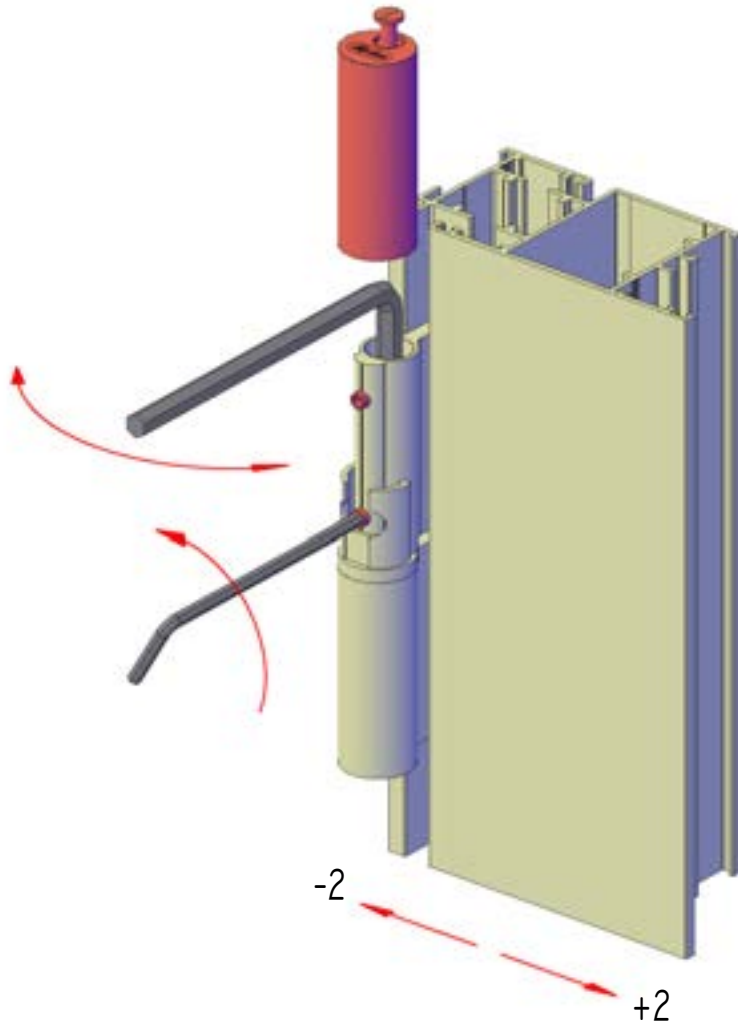

	ITEM	PC.	L
	L 40X40	4 PC	36 MM
	PRO6280	2 PC	703 MM
	PRO6280	2 PC	1.441 MM
	PRO6280	2 PC	1.930 MM
	4,2 x 13	8 PC	

OPTION: STAGING TAB2

TAB2

OPTION: STAGING TAB5

TAB5

OPTION: SHELF SH

OPTION: SEEDBED ST

STANDARD

J-ALU219 STAGING			
Part Name	Part No.	Length	Qty
Slat	910	2952	5
Staging Arm	913	525	5
Large Diagonal Support	915	683	5
Small Bracket	909	25	5
M6x10 Bolt			35
M6 Nut			25
M6x10 Crop - head Bolt			10
J-ALU217 STAGING			
Part Name	Part No.	Length	Qty
Slat	911	2214	5
Staging Arm	913	525	4
Large Diagonal Support	915	683	4
Small Bracket	909	25	4
M6x10 Bolt			28
M6 Nut			36
M6x10 Crop - head Bolt			8
J-ALU215 STAGING			
Part Name	Part No.	Length	Qty
Slat	912	1476	5
Staging Arm	913	525	3
Large Diagonal Support	915	683	3
M6x10 Bolt			21
M6 Nut			27
M6x10 Crop - head Bolt			6
J-ALU099 SHELF			
Part Name	Part No.	Length	Qty
Slat	910	2952	2
Slat Shelving Horizontal	914	225	5
Small Diagonal Support	916	263	5
M6x10 Bolt			15
M6 Nut			25
M6x10 Crop - head Bolt			10
J-ALU097 SHELF			
Part Name	Part No.	Length	Qty
Slat	911	2214	2
Slat Shelving Horizontal	914	225	4
Small Diagonal Support	916	263	4
M6x10 Bolt			12
M6 Nut			20
M6x10 Crop - head Bolt			8
J-ALU095 SHELF			
Part Name	Part No.	Length	Qty
Slat	912	1476	2
Slat Shelving Horizontal	914	225	3
Small Diagonal Support	916	263	3
M6x10 Bolt			9
M6 Nut			15
M6x10 Crop - head Bolt			6