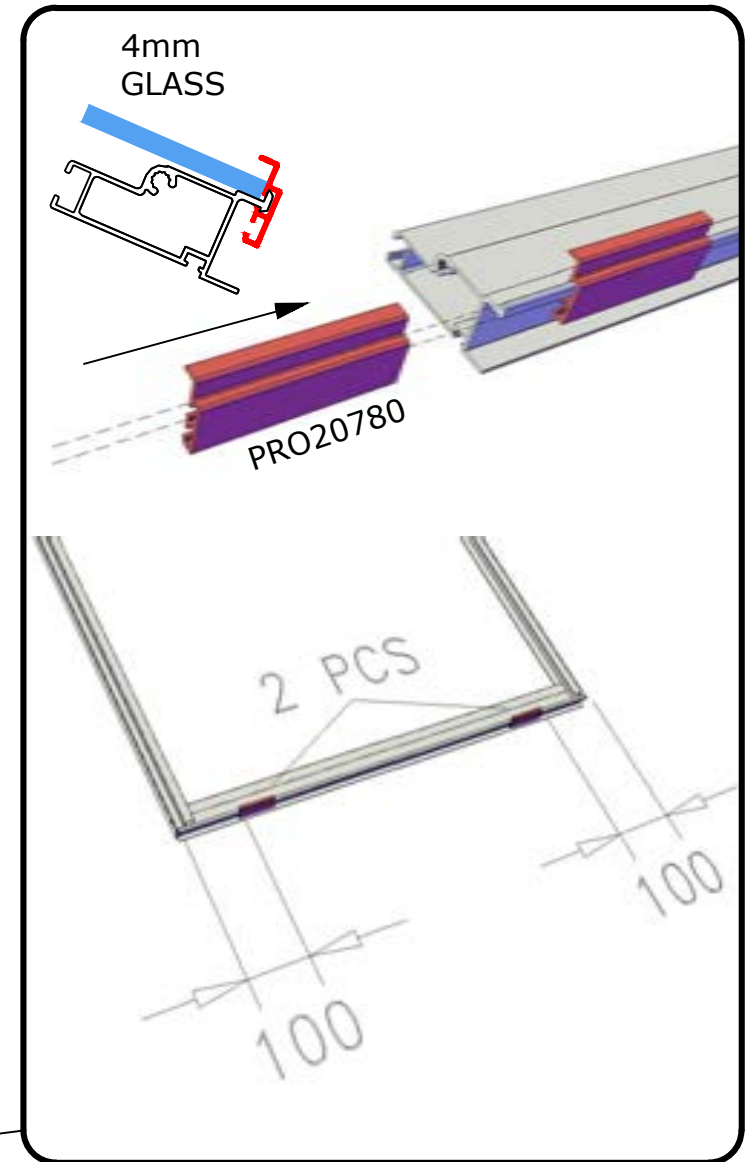

OPTION

Ø 10

4,2 x 19

4,2 x 19

Dakraam-Lucarne-Dachfenster-Roofwindow-Tagvindue
Takluke-Takfönster-Finestra del tetto

1

2

3

	ITEM	PC.	L
	L 40X40	4 PC	36 MM
	PRO6280	2 PC	703 MM
	PRO6280	2 PC	1.441 MM
	PRO6280	2 PC	1.930 MM
	4,2 x 13	8 PC	

OPTION: STAGING TAB2

TAB2

OPTION: STAGING TAB5

TAB5

OPTION: SHELF SH

OPTION: SEEDBED ST

STANDARD

J-ALU219 STAGING			
Part Name	Part No.	Length	Qty
Slat	910	2952	5
Staging Arm	913	525	5
Large Diagonal Support	915	683	5
Small Bracket	909	25	5
M6x10 Bolt			35
M6 Nut			25
M6x10 Crop - head Bolt			10
J-ALU217 STAGING			
Part Name	Part No.	Length	Qty
Slat	911	2214	5
Staging Arm	913	525	4
Large Diagonal Support	915	683	4
Small Bracket	909	25	4
M6x10 Bolt			28
M6 Nut			36
M6x10 Crop - head Bolt			8
J-ALU215 STAGING			
Part Name	Part No.	Length	Qty
Slat	912	1476	5
Staging Arm	913	525	3
Large Diagonal Support	915	683	3
M6x10 Bolt			21
M6 Nut			27
M6x10 Crop - head Bolt			6
J-ALU099 SHELF			
Part Name	Part No.	Length	Qty
Slat	910	2952	2
Slat Shelving Horizontal	914	225	5
Small Diagonal Support	916	263	5
M6x10 Bolt			15
M6 Nut			25
M6x10 Crop - head Bolt			10
J-ALU097 SHELF			
Part Name	Part No.	Length	Qty
Slat	911	2214	2
Slat Shelving Horizontal	914	225	4
Small Diagonal Support	916	263	4
M6x10 Bolt			12
M6 Nut			20
M6x10 Crop - head Bolt			8
J-ALU095 SHELF			
Part Name	Part No.	Length	Qty
Slat	912	1476	2
Slat Shelving Horizontal	914	225	3
Small Diagonal Support	916	263	3
M6x10 Bolt			9
M6 Nut			15
M6x10 Crop - head Bolt			6