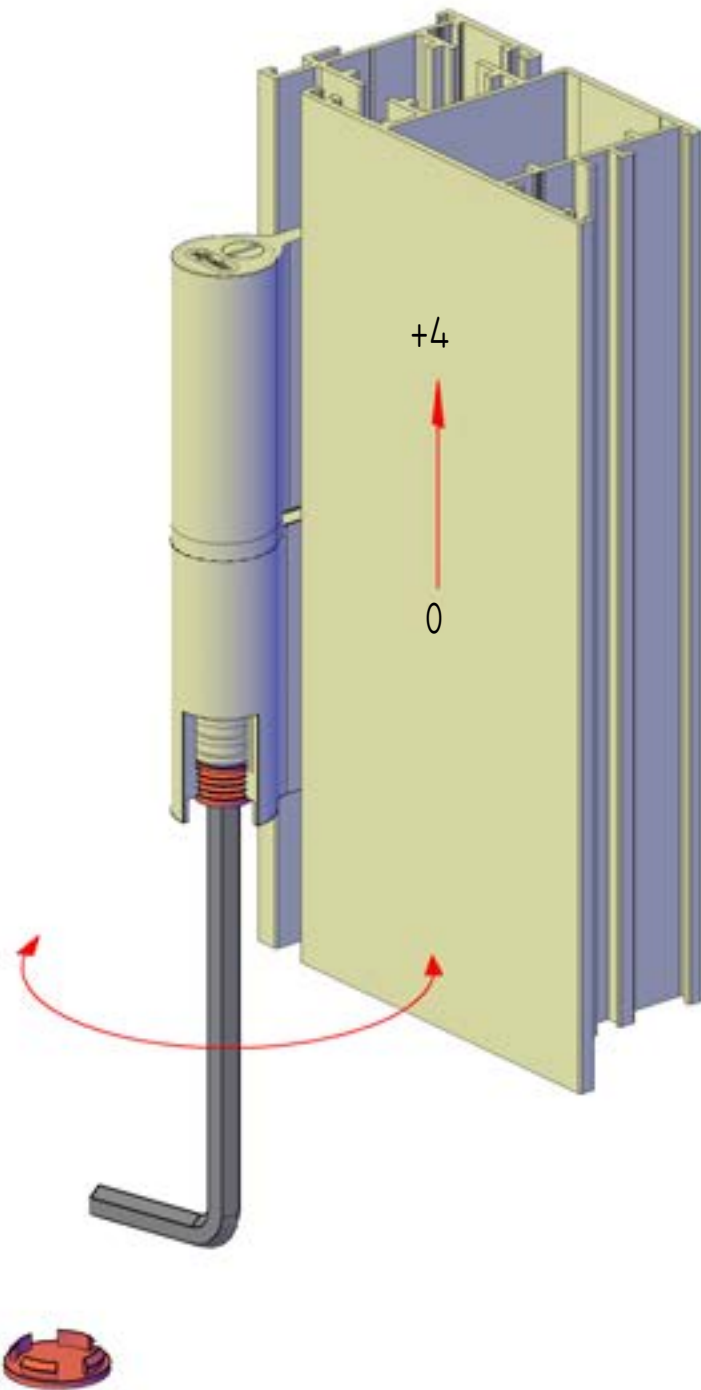

	ITEM	PC.	L
	L 40X40	4 PC	36 MM
	PRO6280	2 PC	703 MM
	PRO6280	2 PC	1.441 MM
	PRO6280	2 PC	1.930 MM
	4,2 x 13	8 PC	

OPTION: STAGING TAB2

TAB2

OPTION: STAGING TAB5

TAB5

OPTION: SHELF SH

OPTION: SEEDBED ST

STANDARD

J-ALU219 STAGING			
Part Name	Part No.	Length	Qty
Slat	910	2952	5
Staging Arm	913	525	5
Large Diagonal Support	915	683	5
Small Bracket	909	25	5
M6x10 Bolt			35
M6 Nut			25
M6x10 Crop - head Bolt			10
J-ALU217 STAGING			
Part Name	Part No.	Length	Qty
Slat	911	2214	5
Staging Arm	913	525	4
Large Diagonal Support	915	683	4
Small Bracket	909	25	4
M6x10 Bolt			28
M6 Nut			36
M6x10 Crop - head Bolt			8
J-ALU215 STAGING			
Part Name	Part No.	Length	Qty
Slat	912	1476	5
Staging Arm	913	525	3
Large Diagonal Support	915	683	3
M6x10 Bolt			21
M6 Nut			27
M6x10 Crop - head Bolt			6
J-ALU099 SHELF			
Part Name	Part No.	Length	Qty
Slat	910	2952	2
Slat Shelving Horizontal	914	225	5
Small Diagonal Support	916	263	5
M6x10 Bolt			15
M6 Nut			25
M6x10 Crop - head Bolt			10
J-ALU097 SHELF			
Part Name	Part No.	Length	Qty
Slat	911	2214	2
Slat Shelving Horizontal	914	225	4
Small Diagonal Support	916	263	4
M6x10 Bolt			12
M6 Nut			20
M6x10 Crop - head Bolt			8
J-ALU095 SHELF			
Part Name	Part No.	Length	Qty
Slat	912	1476	2
Slat Shelving Horizontal	914	225	3
Small Diagonal Support	916	263	3
M6x10 Bolt			9
M6 Nut			15
M6x10 Crop - head Bolt			6