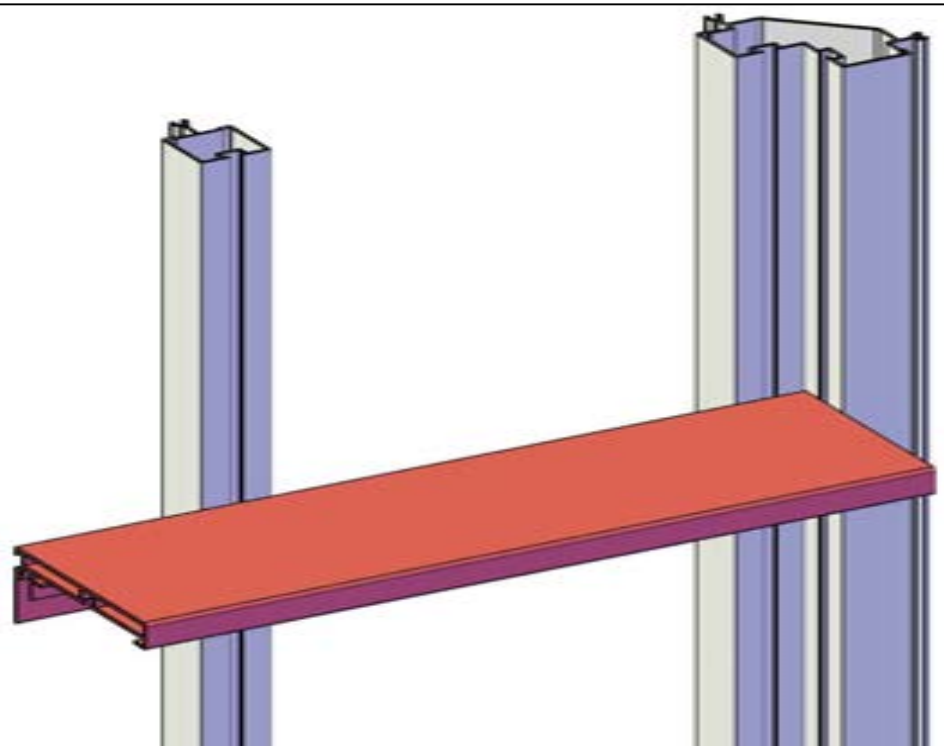

	ITEM	PC.	L
	L 40X40	4 PC	36 MM
	PRO6280	2 PC	703 MM
	PRO6280	2 PC	1.441 MM
	PRO6280	2 PC	1.930 MM
	4,2 x 13	8 PC	

OPTION: STAGING TAB2

TAB2

OPTION: STAGING TAB5

TAB5

OPTION: SHELF SH

OPTION: SEEDBED ST

STANDARD

J-ALU219 STAGING			
Part Name	Part No.	Length	Qty
Slat	910	2952	5
Staging Arm	913	525	5
Large Diagonal Support	915	683	5
Small Bracket	909	25	5
M6x10 Bolt			35
M6 Nut			25
M6x10 Crop - head Bolt			10
J-ALU217 STAGING			
Part Name	Part No.	Length	Qty
Slat	911	2214	5
Staging Arm	913	525	4
Large Diagonal Support	915	683	4
Small Bracket	909	25	4
M6x10 Bolt			28
M6 Nut			36
M6x10 Crop - head Bolt			8
J-ALU215 STAGING			
Part Name	Part No.	Length	Qty
Slat	912	1476	5
Staging Arm	913	525	3
Large Diagonal Support	915	683	3
M6x10 Bolt			21
M6 Nut			27
M6x10 Crop - head Bolt			6
J-ALU099 SHELF			
Part Name	Part No.	Length	Qty
Slat	910	2952	2
Slat Shelving Horizontal	914	225	5
Small Diagonal Support	916	263	5
M6x10 Bolt			15
M6 Nut			25
M6x10 Crop - head Bolt			10
J-ALU097 SHELF			
Part Name	Part No.	Length	Qty
Slat	911	2214	2
Slat Shelving Horizontal	914	225	4
Small Diagonal Support	916	263	4
M6x10 Bolt			12
M6 Nut			20
M6x10 Crop - head Bolt			8
J-ALU095 SHELF			
Part Name	Part No.	Length	Qty
Slat	912	1476	2
Slat Shelving Horizontal	914	225	3
Small Diagonal Support	916	263	3
M6x10 Bolt			9
M6 Nut			15
M6x10 Crop - head Bolt			6