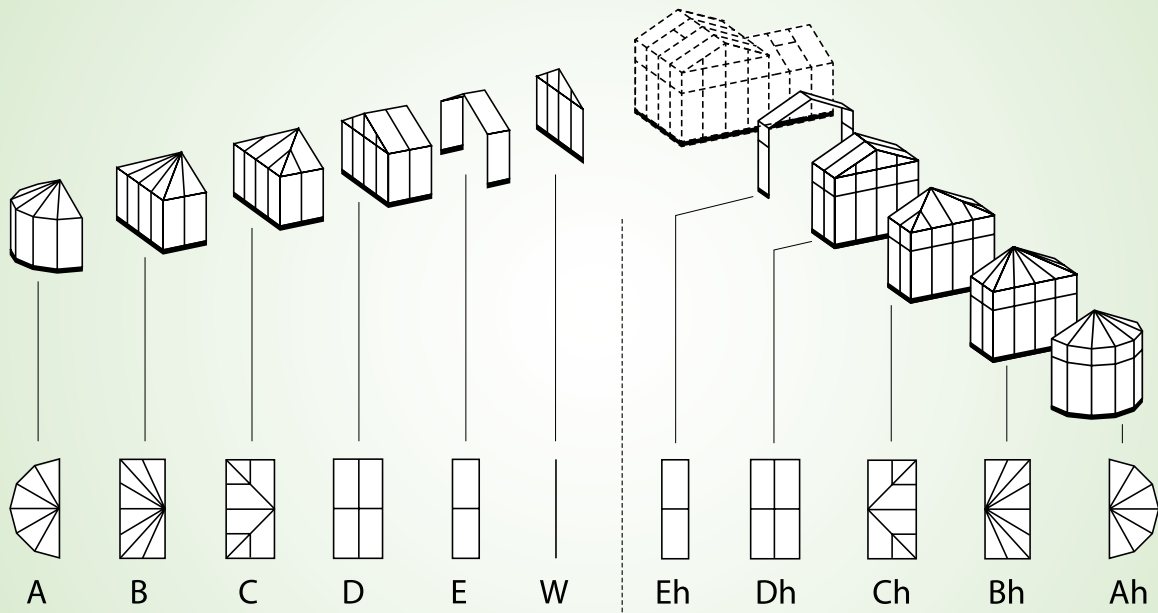

Professional Orangerie