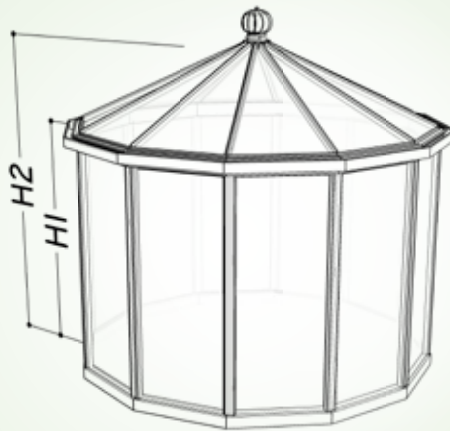

✓ Included ✓ Optional X Not available

200/15° - 30°

Professional Pavillons

Pavillons Carrousel A

Type	Diameter (cm)	M ²	H1(cm)	H2(cm)	°XX				
CARA310	310 cm	7,5 m ²	204 cm	277/307cm	25 °	-	-	-	-
CARA378	378 cm	11,2 m ²	204 cm	281/311 cm	25 °	-	-	-	-
CARE	73 cm	2,3 m ²	-	-	-	-	-	-	-