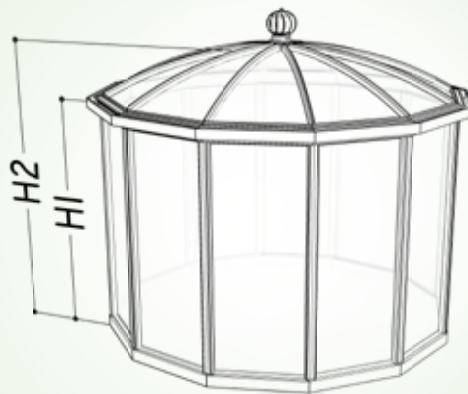

Pavillons Carrousel B

Type	Diameter (cm)	M²	H1(cm)	H2(cm)	°XX				
CARB310	310 cm	7,5 m²	204 cm	247/277cm	25 °	-	-	-	-
CARB378	378 cm	11,2 m²	204 cm	270/300 cm	25 °	-	-	-	-
CARE	73 cm	2,3 m²	-	-	-	-	-	-	-