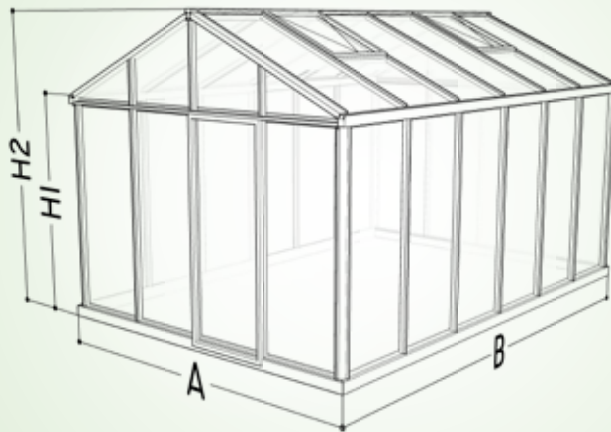

Type	A (cm) x B(cm)	M²	H1(cm)	H2(cm)	xx°			
MH23	236 cm x 310 cm	7,3 m²	201 cm	260 cm	25 °	1	2	1
MH24	236 cm x 458 cm	10,8 m²	201 cm	260 cm	25 °	1	3	1
MH34	310 cm x 458 cm	14,2 m²	201 cm	274 cm	25 °	1	3	1
MH36	310 cm x 606 cm	18,8 m²	201 cm	274 cm	25 °	1	4	1
MH46	384 cm x 606 cm	23,3 m²	201 cm	278 cm	22 °	2	6	1

✓ Included
✓ Optional
✗ Not available