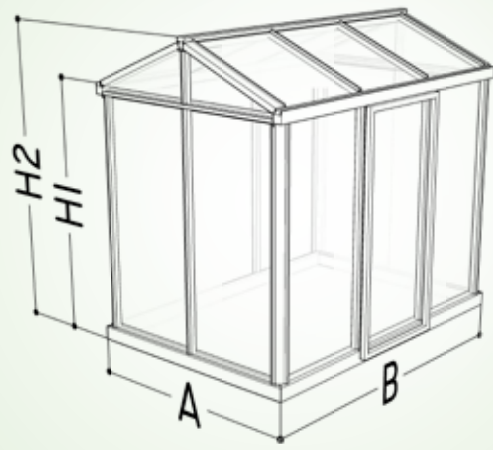

Color
ALU
(no color)

Security 4mm

Polycarbon 10mm

DIY Mounting difficulty
EASY 1 2 3 COMPLEX

Type	A (cm)	x	B(cm)	M ²	H1(cm)	H2(cm)				
UH12	162 cm	x	236 cm	3,8 m ²	181 cm	217 cm	23 °	1	-	1

✗	✗	✓	✗	✗	✗	✗	✗	✗	✗	✗	✓	✗	✗	✗	✓	✓	✓	✓	✓	✓	✓	✓
✓ Included	✓ Optional	✗ Not available																				