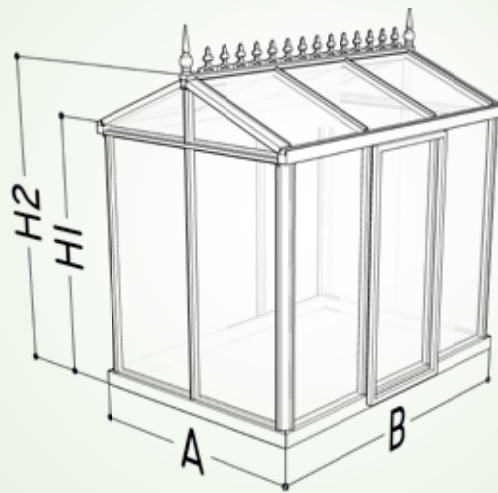

DIY Mounting difficulty

EASY 1 2 3 COMPLEX

✓ 1 2 3

Type	A (cm)	x	B (cm)	M²	H1 (cm)	H2 (cm)	xx°			
UV12	162 cm	x	236 cm	3,8 m²	181 cm	217 cm	23 °	1	-	1

✗	✓	✓	✗	✗	✗	✗	✗	✗	✗	✗	✗	✗	✗	✓	✓	✓	✓	✓	✓	✓
✓ Included	✓ Optional	✗ Not available